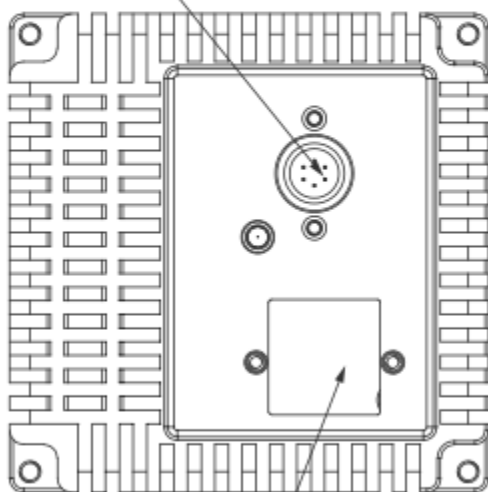

结构尺寸 (单位: mm)

Mounting hole
4*M4 ∇

T-Mount

Glass window

Imaging area

T-Mount (M42X1)

$\Phi 41$

1
11.8

Trigger

RJ45 Socket

9.94

Mounting hole
8*M5 ∇ mm

Mounting hole
4*1/4-20UNC ∇ mm

66

68