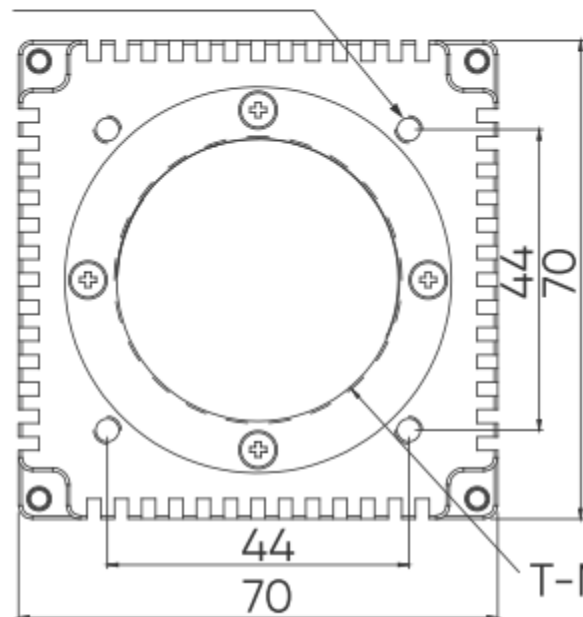

结构尺寸 (单位: mm)

Mounting hole
4*M4 ∇

T-Mount

Glass window

Imaging area

T-Mount (M42X1)

$\Phi 41$

1
11.8

Trigger

RJ45 Socket

9.94

Mounting hole
8*M5 ∇ mm

Mounting hole
4*1/4-20UNC ∇ mm

66

68