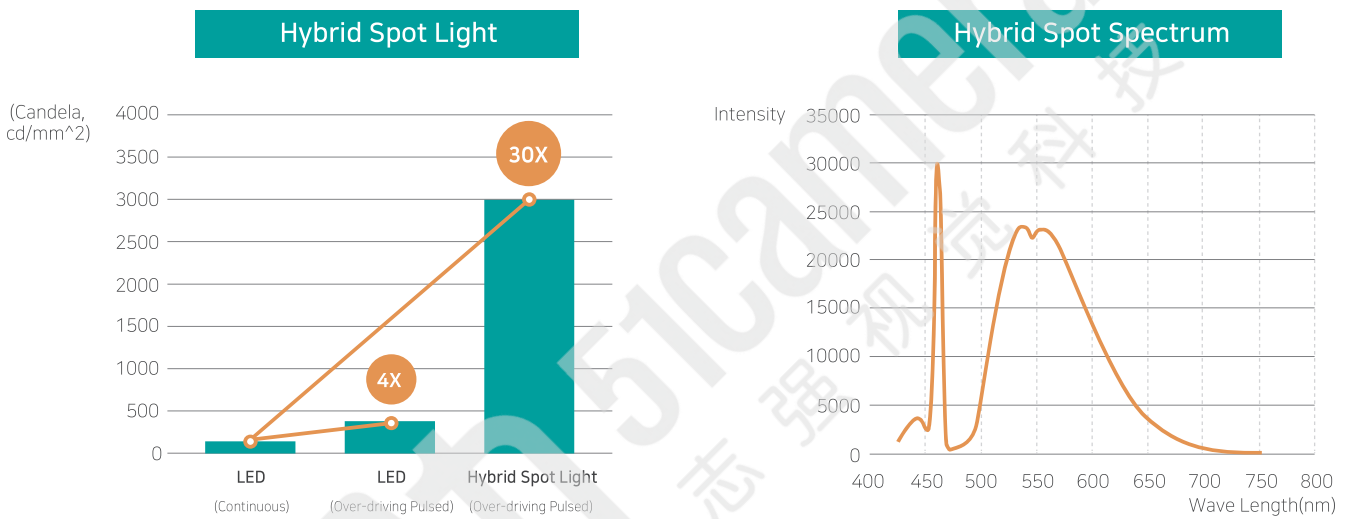

icore

Hybrid Spot Light

Innovation to the Core

iLight

Hybrid Spot Light

Features

- 30 times brightness than continuous LED lighting
- Good alternative to Xenon lamp
- Combination of LED and Laser
- Semi-permanent use
- Light source for spot illuminating
- Best match for iPulse

iLight Hybrid Spot Light

Specifications

Model	Color	Wavelength	Power	Controller
ILS-HWS 1600W-D46	White	5500K	DC : 10W Pulse : 1600W	Exclusive Controller

Benefits

Mechanical Dimensions