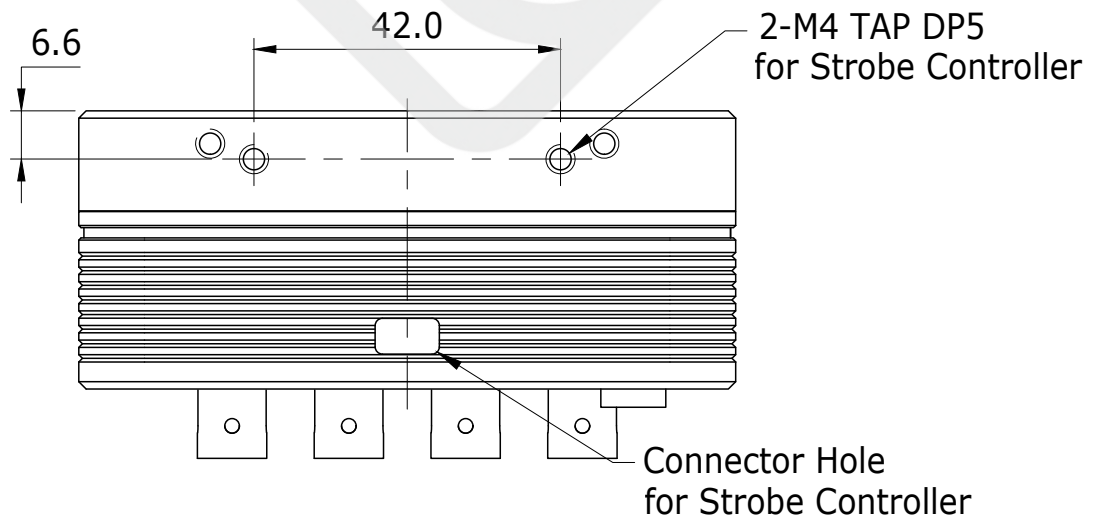

4-M4 TAP DP5
Camera Mounting Screw Holes

MODEL NAME	
Lens Mount: M72-mount	
1	VT-9K7X-E/H120
2	VT-12K5X-E/H100
3	VT-18K3.5X-E/H80