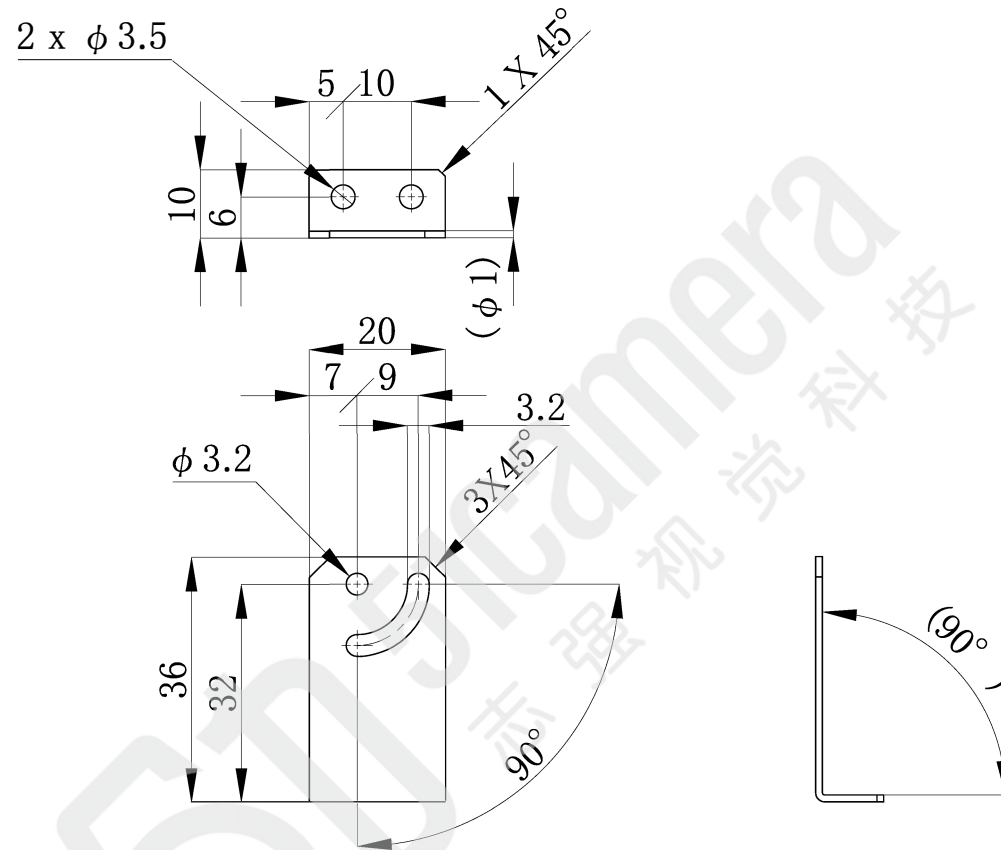

# BK-LDL-PF

Unit: mm

## Accessories

- Double Sem's screw(M3x6mm): 9 pieces

Note: The symmetric part of this part is included at set.