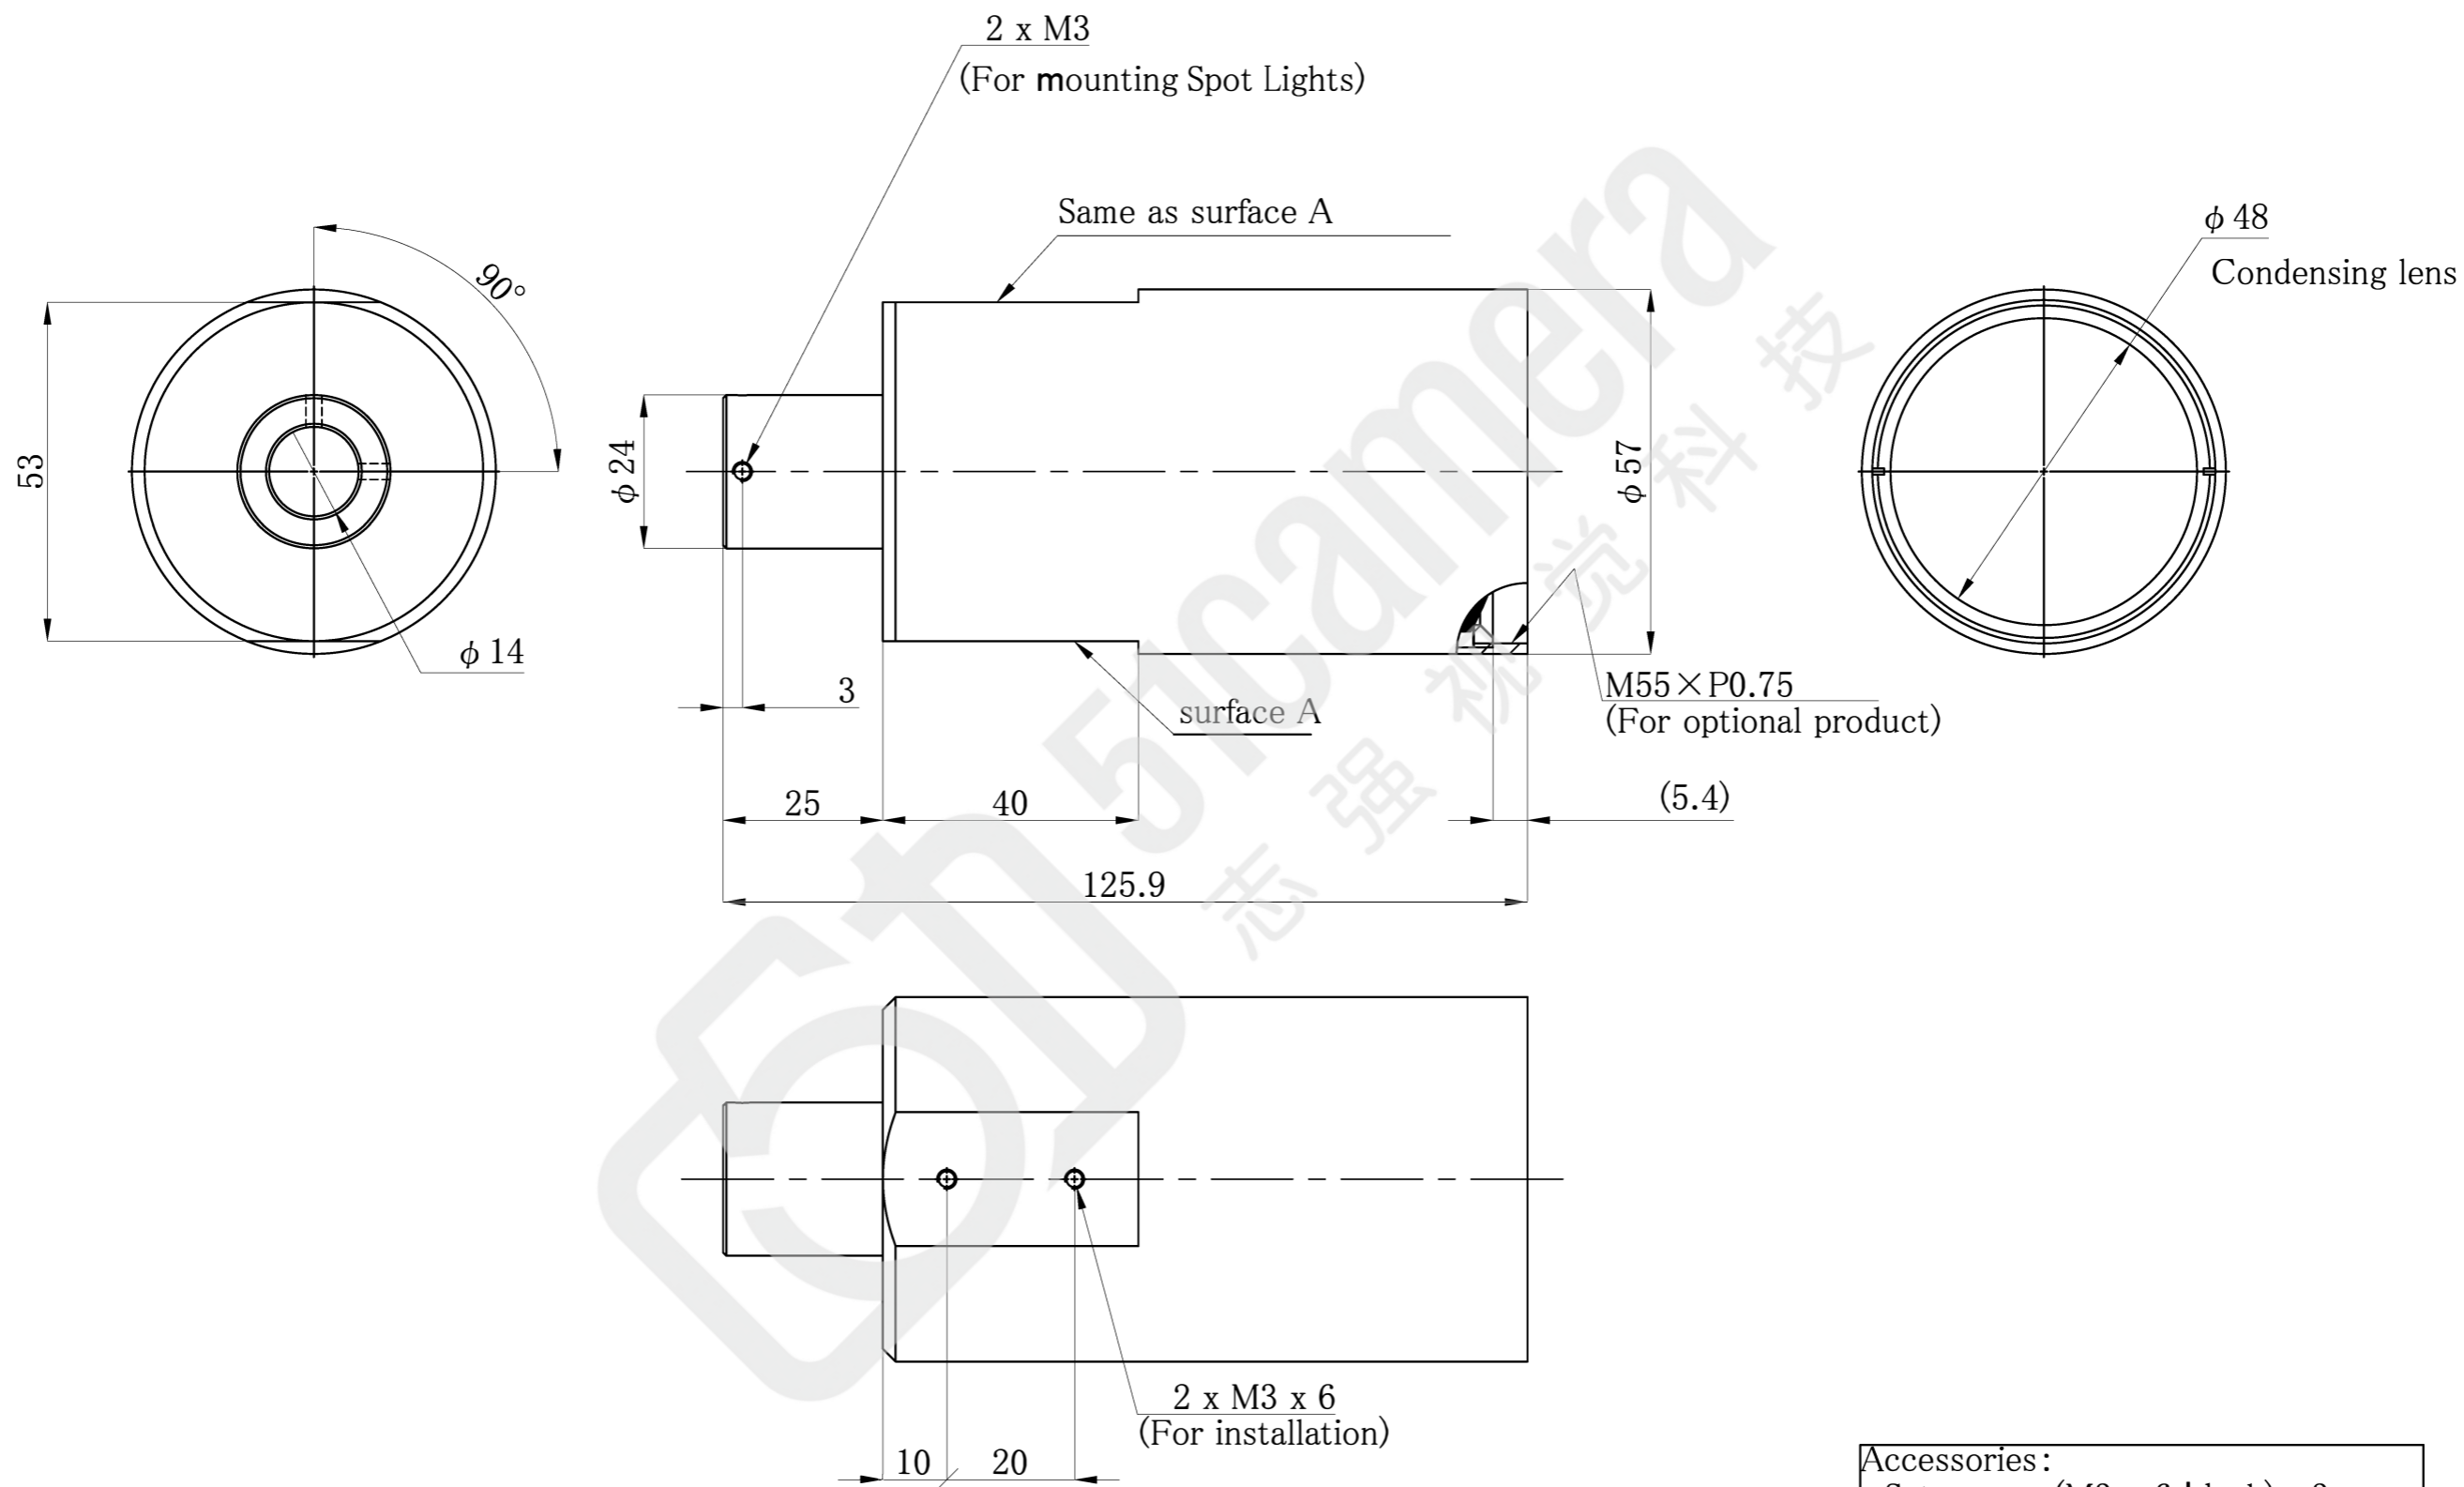

# HL2-50P

Unit: mm

Accessories:  
Set screws (M3 x 6 black): 3 pcs  
Hexagonal wrench: 1 pc