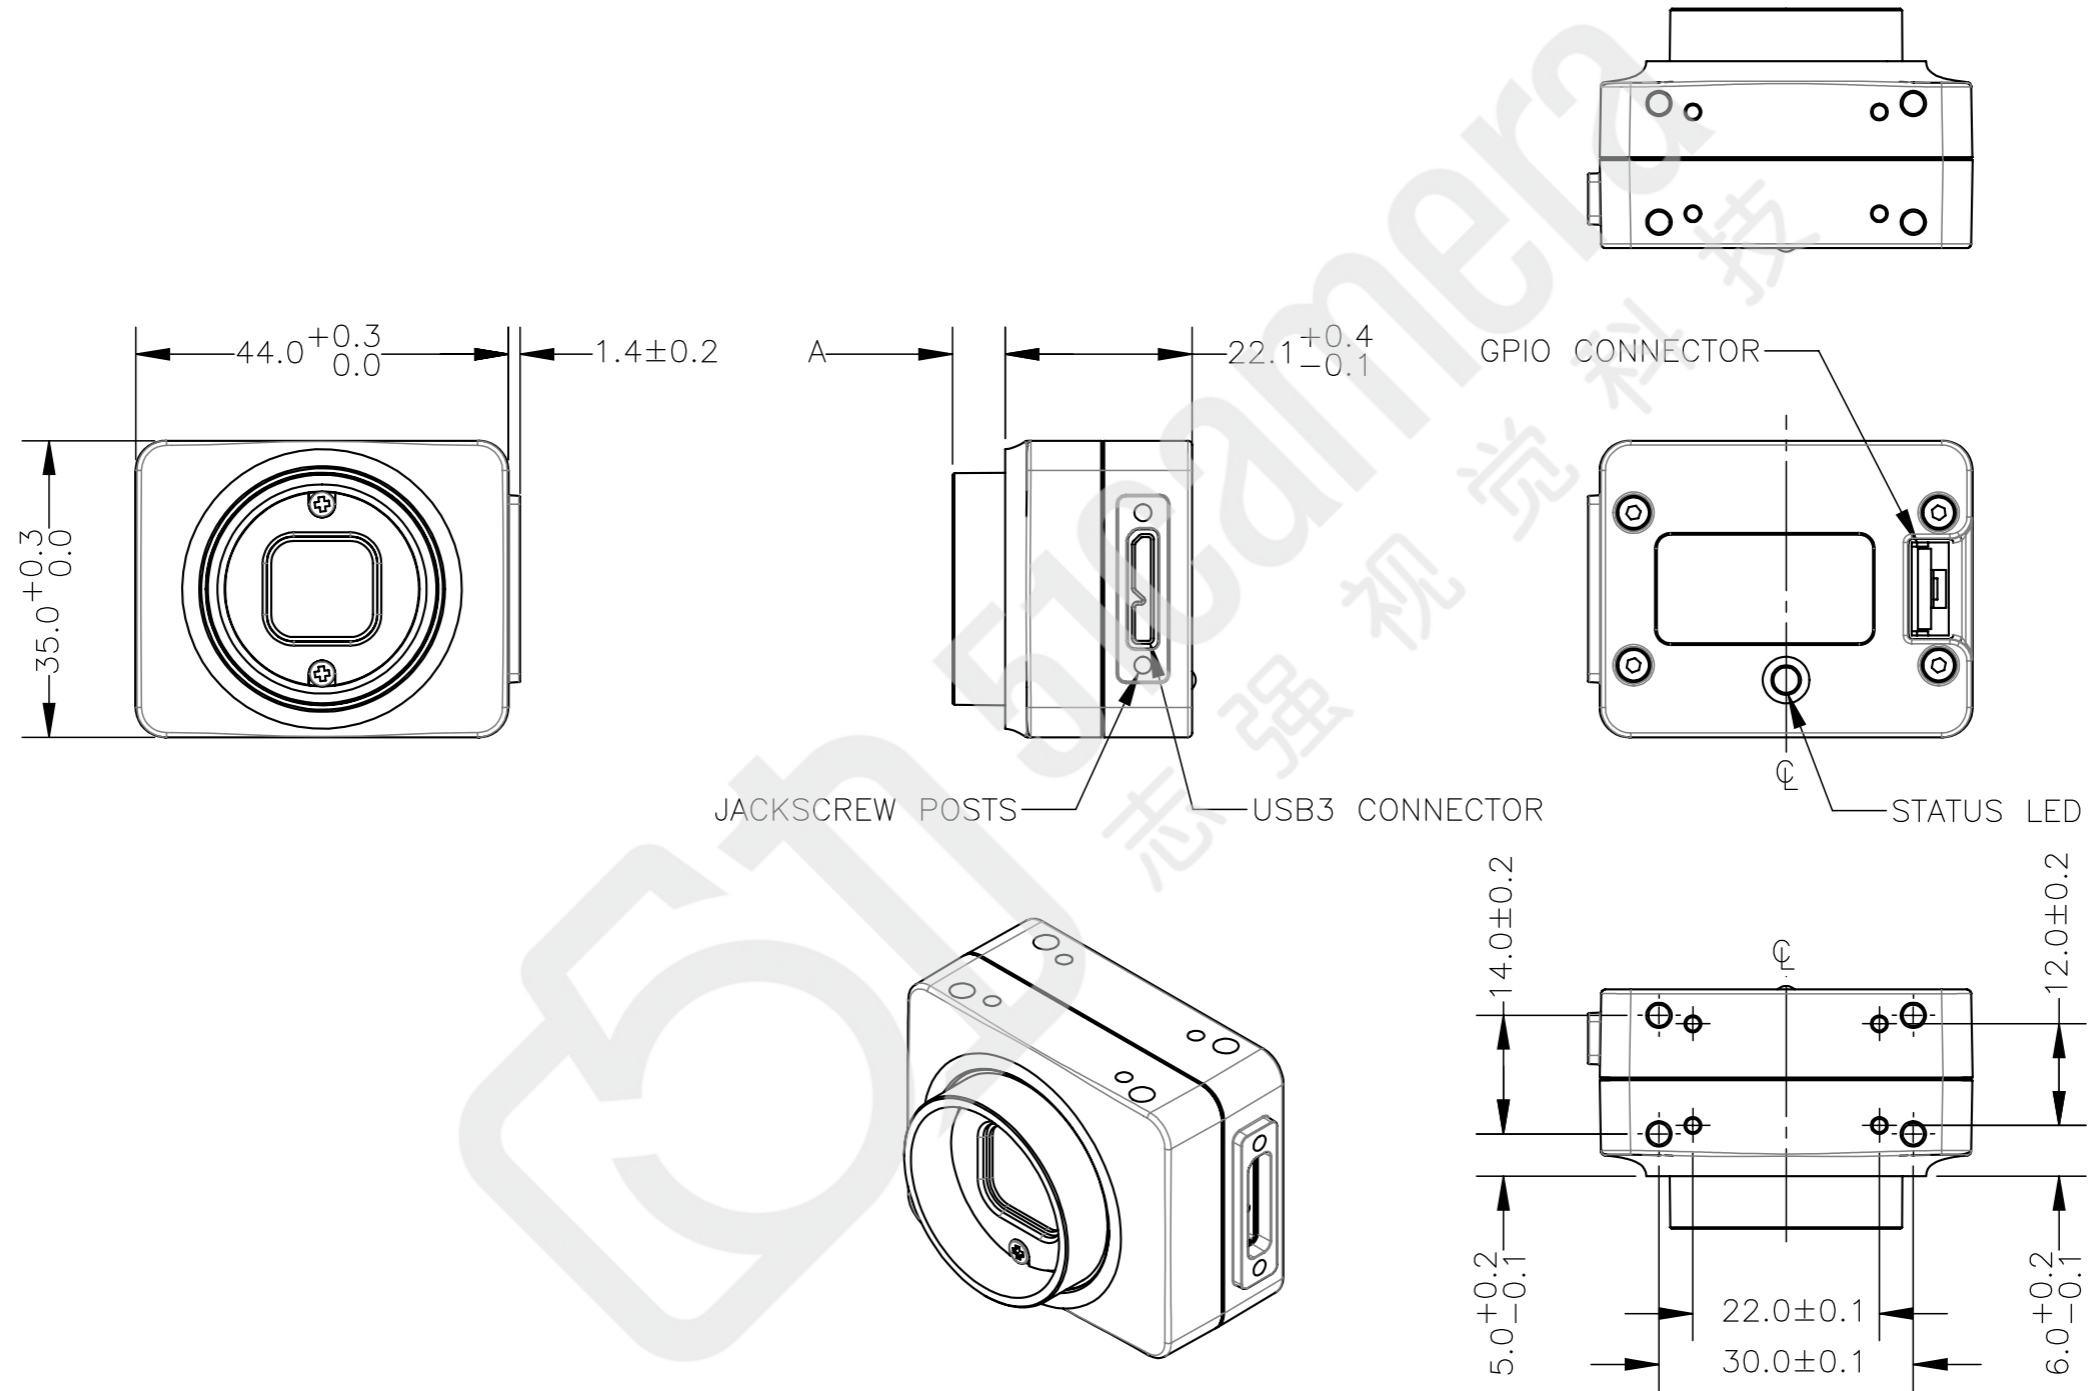

With Case

MODEL NAME

Lens Mount: CS-mount

1 CM3-U3-50S5C-CS

2 CM3-U3-50S5M-CS