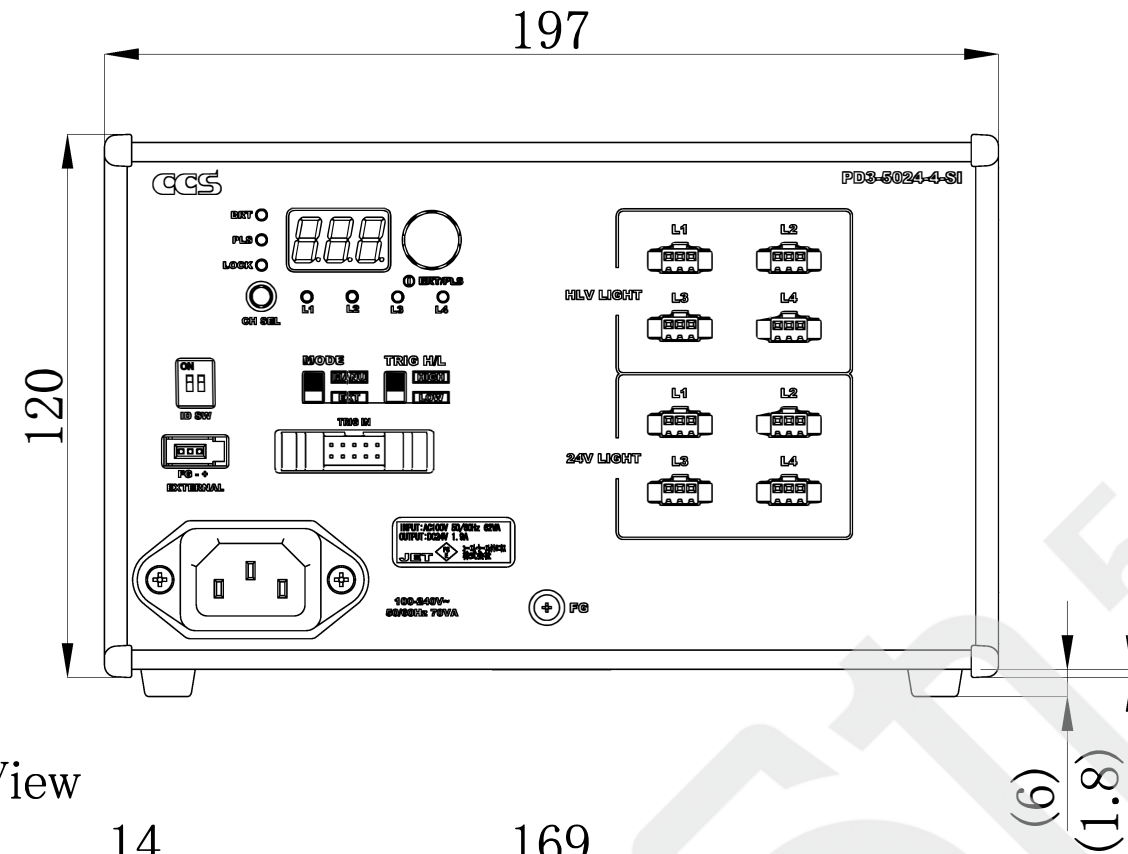

# PD3-5024-4-SI(A)

Model name	PD3-5024-4-SI(A)
Input voltage (rating)	100 to 240 VAC
Power consumption	70 VA
Weight	1,200g max.

Third Angle Projection

Unit: mm

Front View

Side View

Bottom View