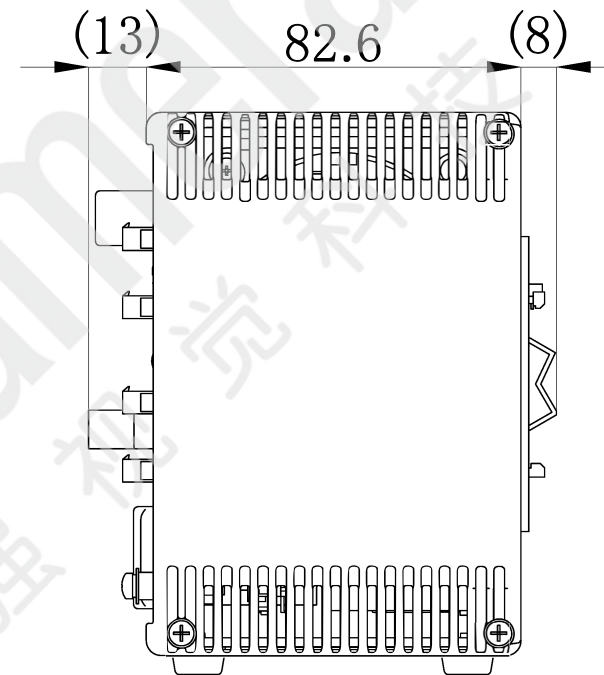

# PD3-5024-4-SI(A)

Model name	PD3-5024-4-SI(A)
Input voltage (rating)	100 to 240 VAC
Power consumption	70 VA
Weight	1,200g max.

Third Angle Projection

Unit: mm

Front View

Side View

Bottom View