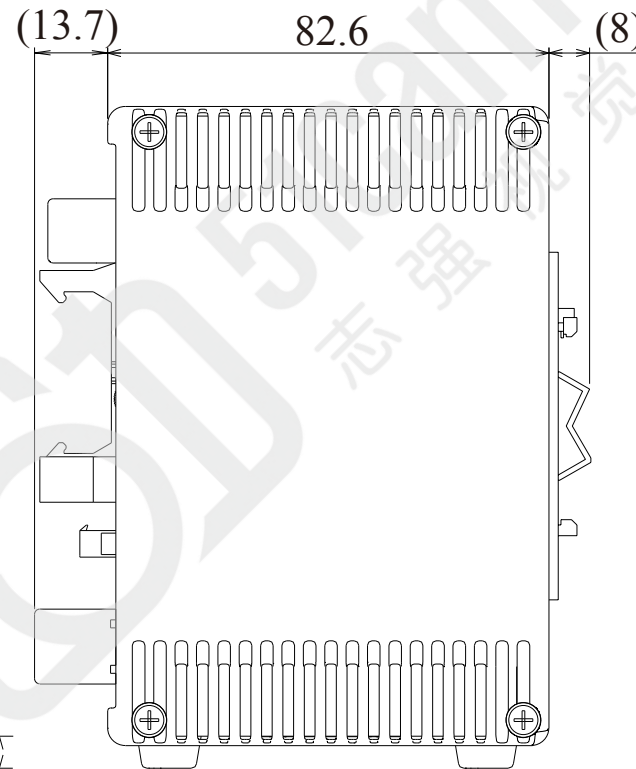

PD3-5024-3-PT

Model name	PD3-5024-3-PT
Input voltage (rating)	24 VDC
Power consumption	52 W
Weight	400 g max.

Third Angle Projection Units: mm

Front View

Side View

Bottom View