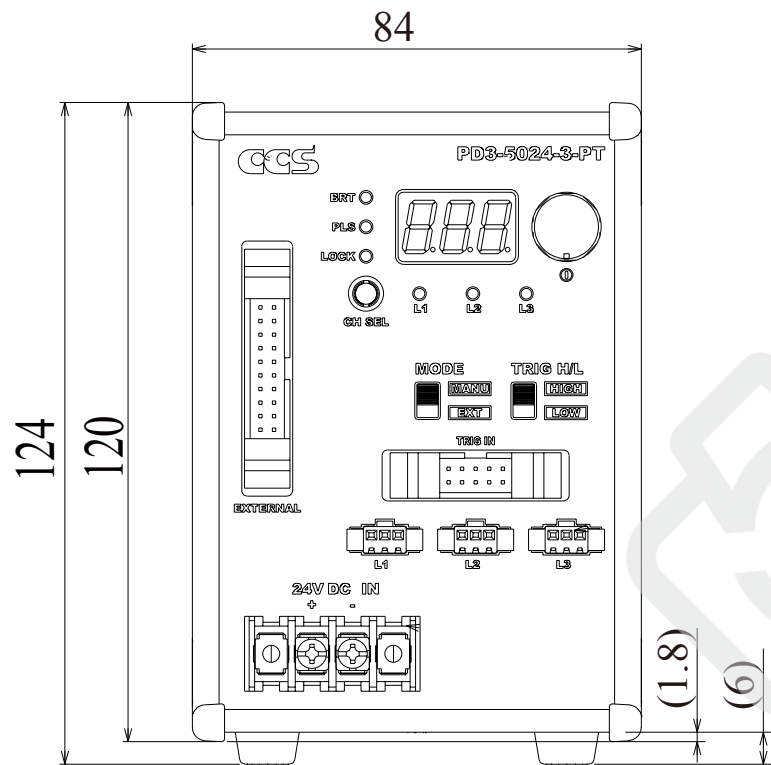

PD3-5024-3-PT

Model name	PD3-5024-3-PT
Input voltage (rating)	24 VDC
Power consumption	52 W
Weight	400 g max.

Third Angle Projection Units: mm

Front View

Side View

Bottom View