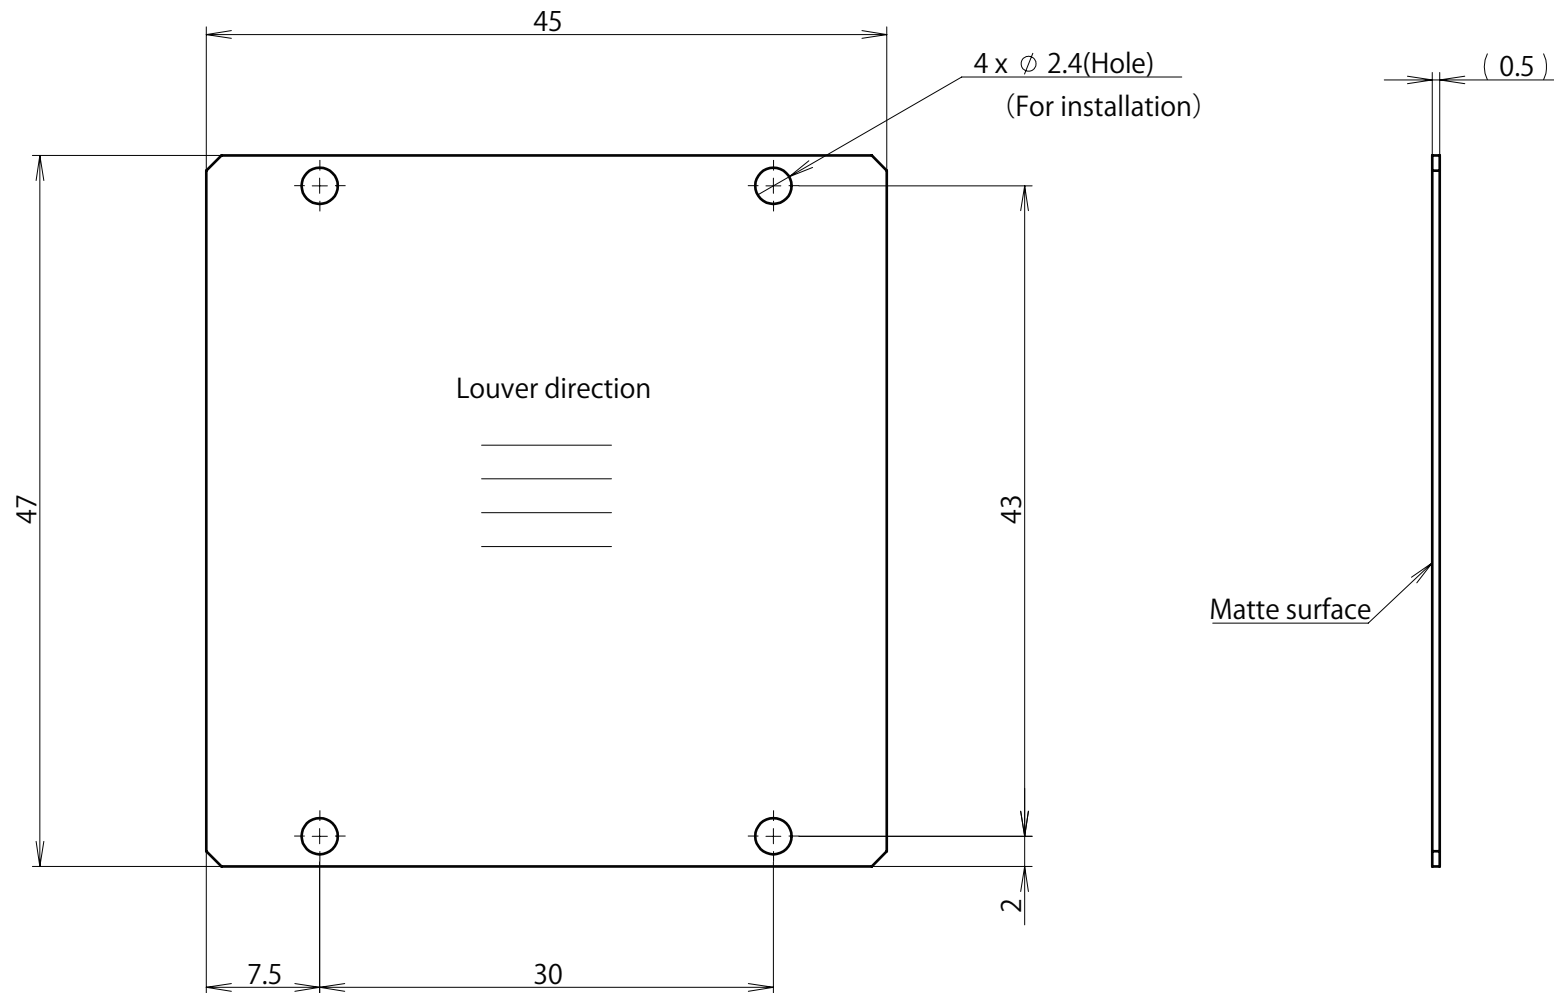

LC-TH-43X35-HO

Unit: mm

※Accessories : Screw (M2) 5pieces

Copyright(C) 2020 CCS Inc. All Rights Reserved. Reproduction of photocopy without permission is prohibited.

CCS Inc.