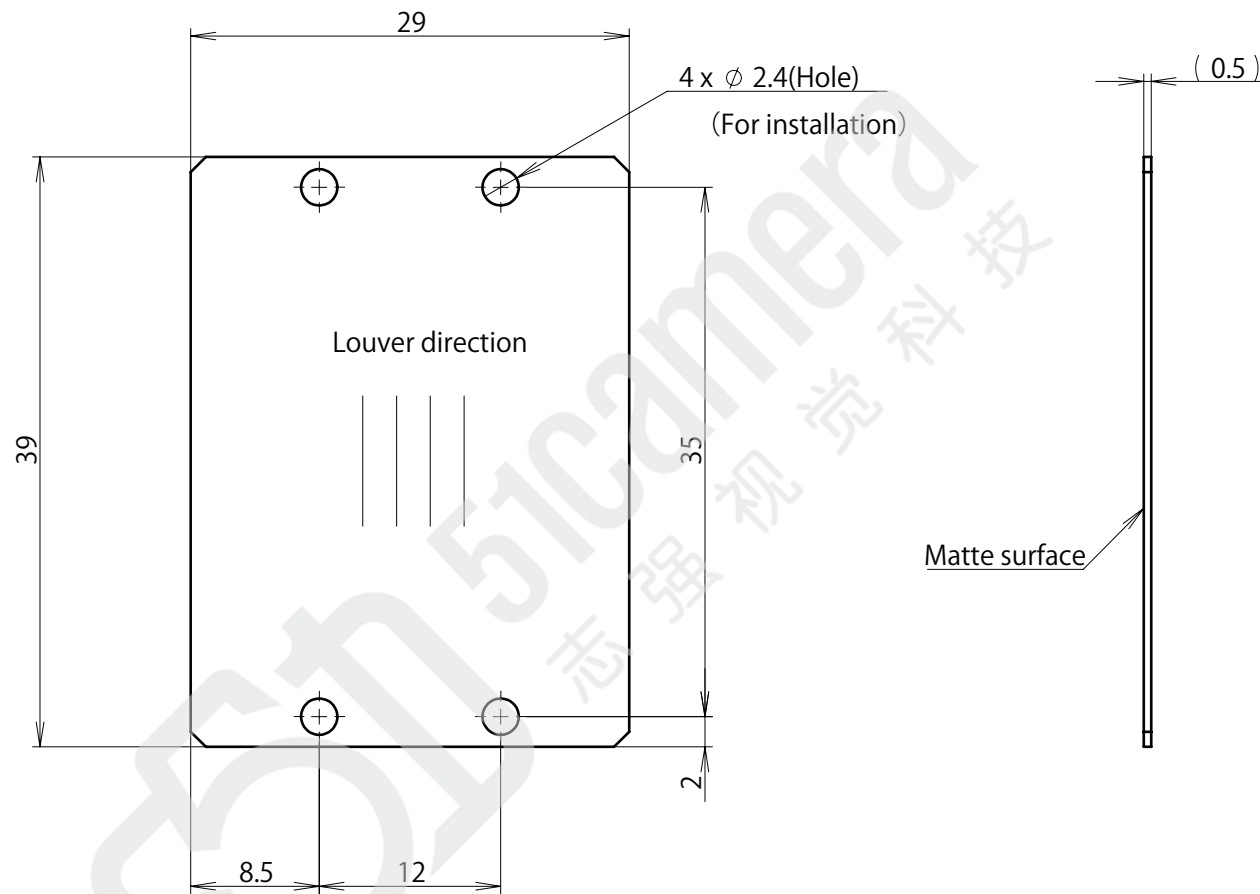

LC-TH-27X27-VE

Unit: mm

※Accessories : Screw (M2) 5pieces

Copyright(C) 2020 CCS Inc. All Rights Reserved. Reproduction of photocopy without permission is prohibited.

CCS Inc.