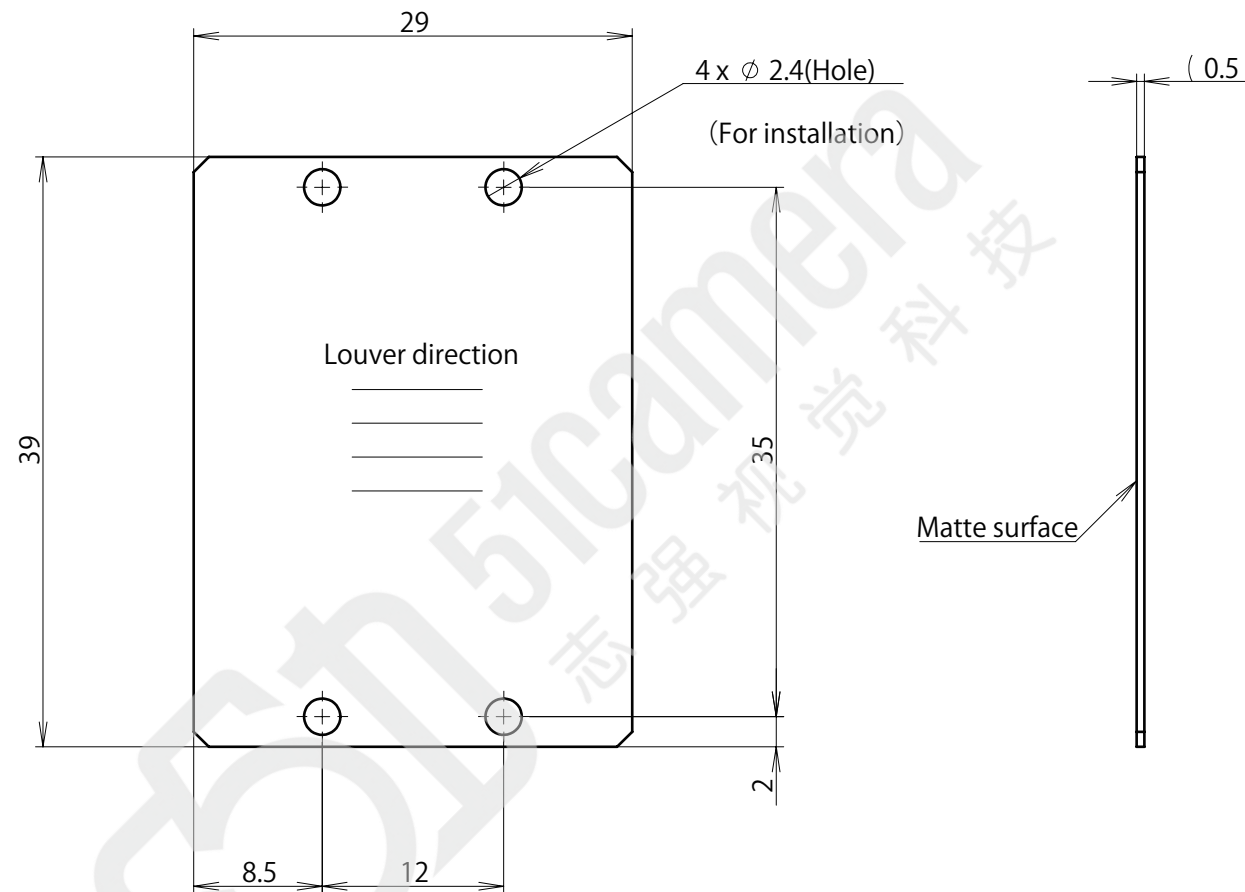

# LC-TH-27X27-H0

Unit: mm

※Accessories : Screw (M2) 5pieces