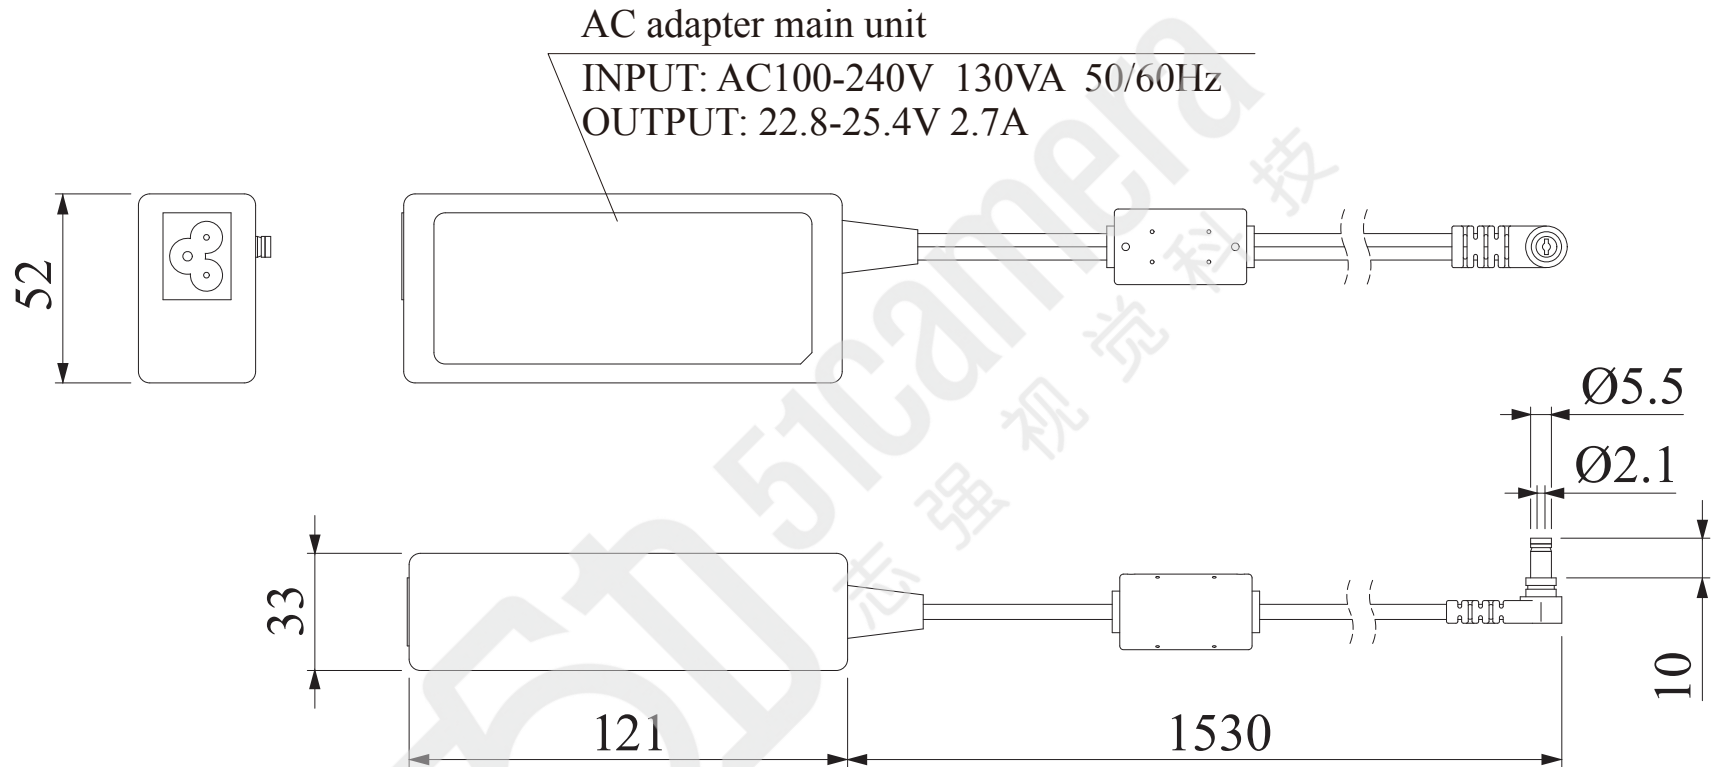

# ADP2460-PFB-JTLV6

Third Angle Projection Units: mm

Accessory: Power cord