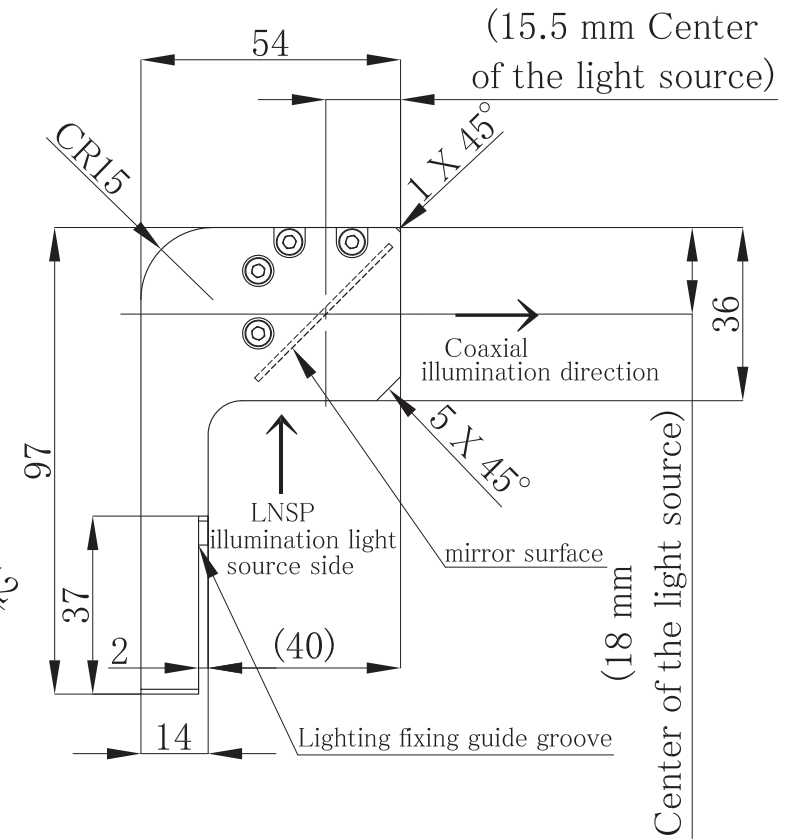

CU-LNSP2-400-GL

Unit: mm

Accessories

- ① NUT (M5 black)···4
- ② CAP(M5 x 12 mm black)···4

n	Model name	Dimension		
		$\times A$	$\times B$	$\times C$
1	CU-LNSP2-100-GL	112	85	86
2	CU-LNSP2-200-GL	212	185	186
3	CU-LNSP2-300-GL	312	285	286
4	CU-LNSP2-400-GL	412	385	386
5	CU-LNSP2-500-GL	512	485	486