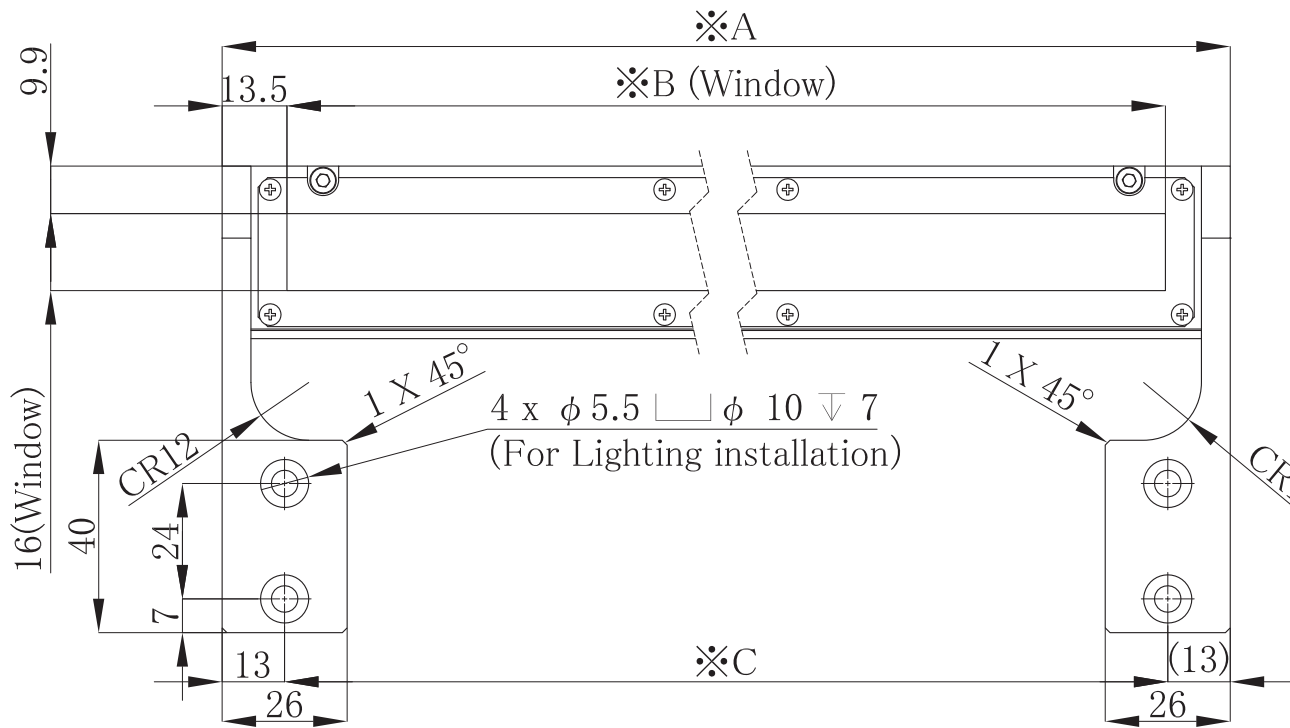

CU-LNSP2-400-GL

Unit: mm

Accessories

- ① NUT (M5 black)···4
- ② CAP(M5 x 12 mm black)···4

n	Model name	Dimension		
		$\times A$	$\times B$	$\times C$
1	CU-LNSP2-100-GL	112	85	86
2	CU-LNSP2-200-GL	212	185	186
3	CU-LNSP2-300-GL	312	285	286
4	CU-LNSP2-400-GL	412	385	386
5	CU-LNSP2-500-GL	512	485	486