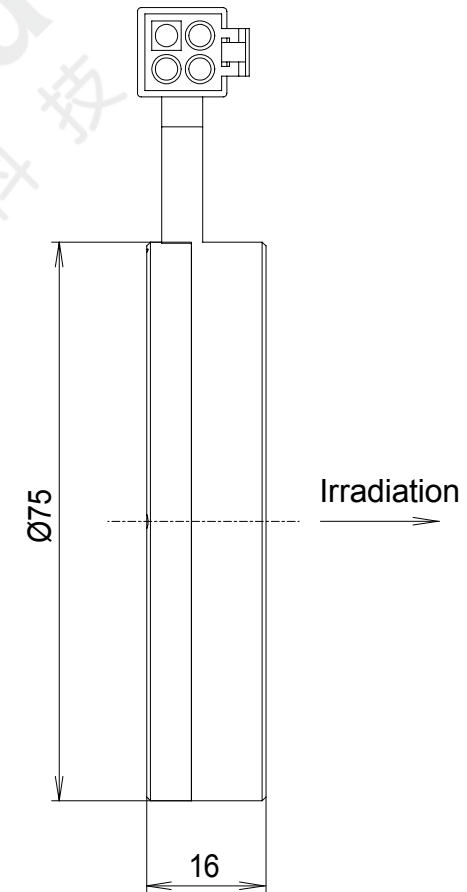

# LDR-PF-75SW-LA

Model name	LDR-PF-75SW-LA
LED color	White
Peak current	16.2 A
Weight(max.)	125 g
Connector	ELP-04NV
Polarity	1:(+),2:(+),3:(-),4:(-)

Unit: mm

Cable permitted bending radius: 22 mm