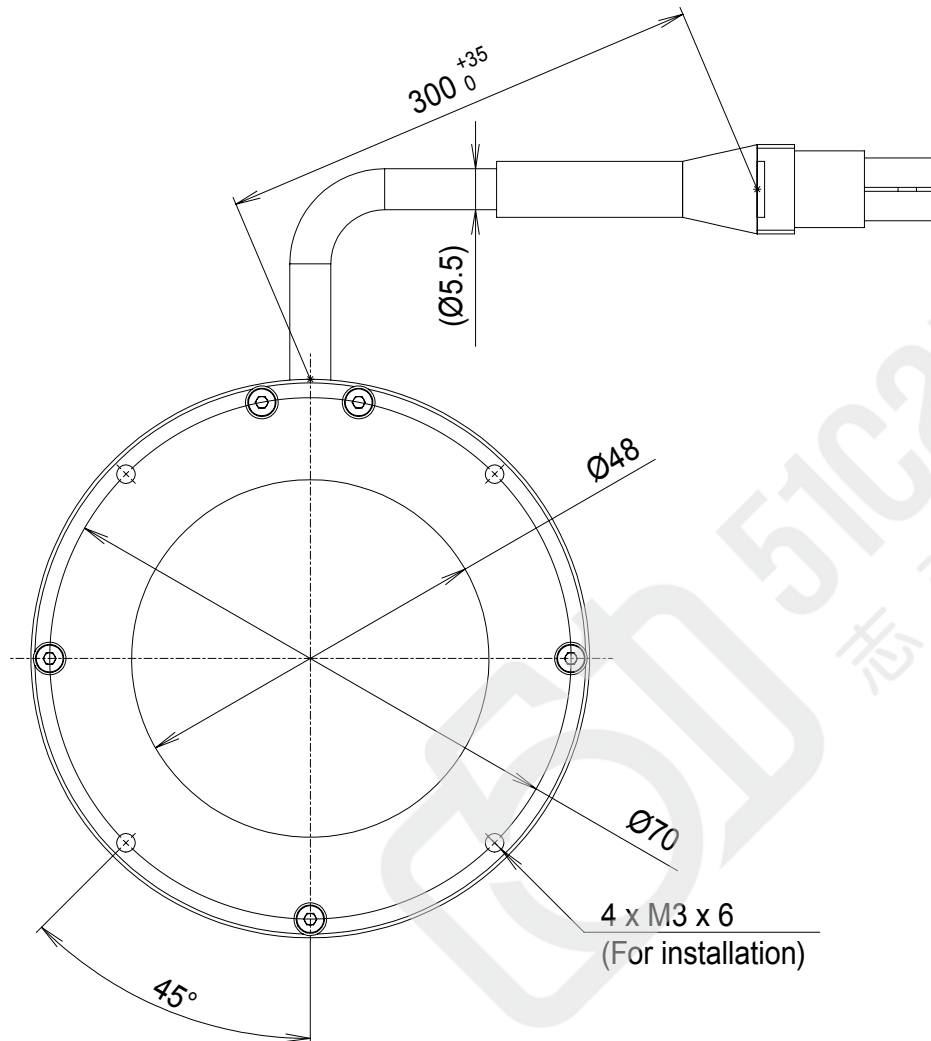

# LDR-PF-75SW-LA

Model name	LDR-PF-75SW-LA
LED color	White
Peak current	16.2 A
Weight(max.)	125 g
Connector	ELP-04NV
Polarity	1:(+),2:(+),3:(-),4:(-)

Unit: mm

Cable permitted bending radius: 22 mm