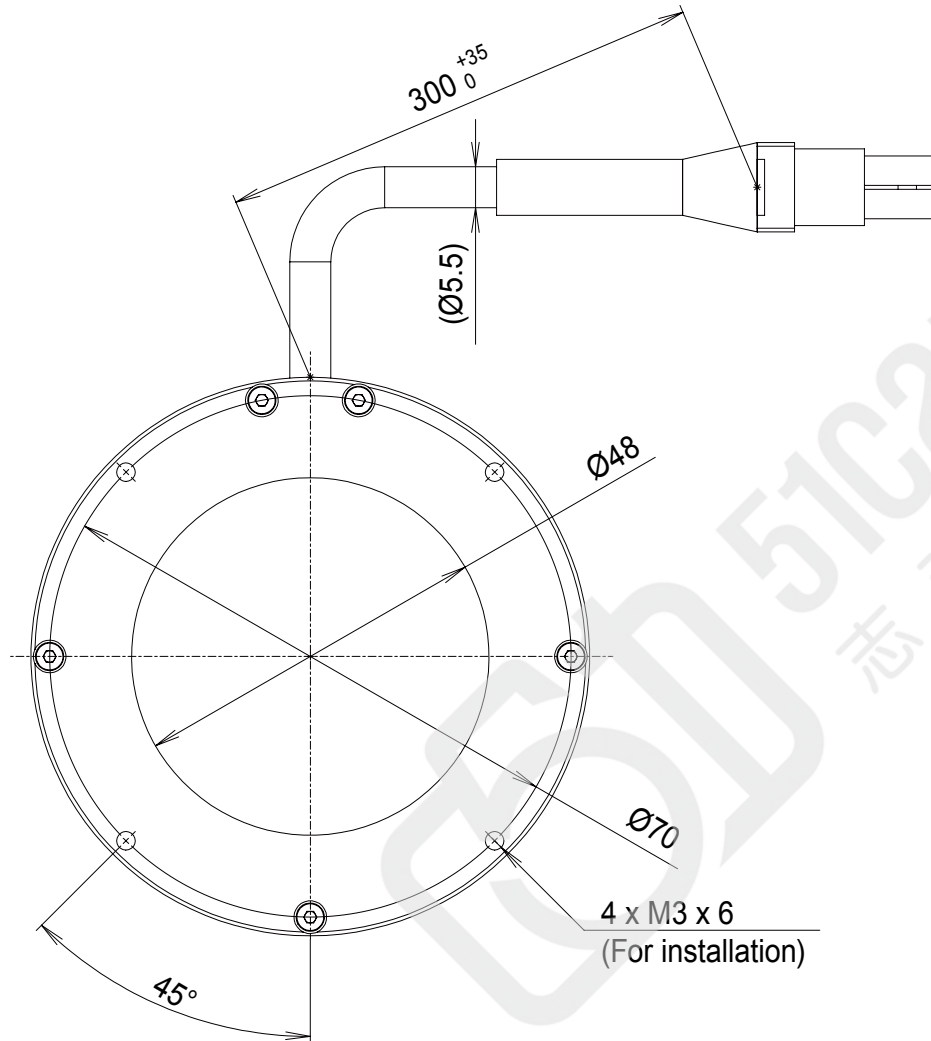

LDR-PF-75RD-LA

Model name	LDR-PF-75RD-LA
LED color	Red
Peak current	16.2 A
Weight(max.)	125 g
Connector	ELP-04NV
Polarity	1:(+),2:(+),3:(-),4:(-)

Unit: mm

Cable permitted bending radius: 22 mm