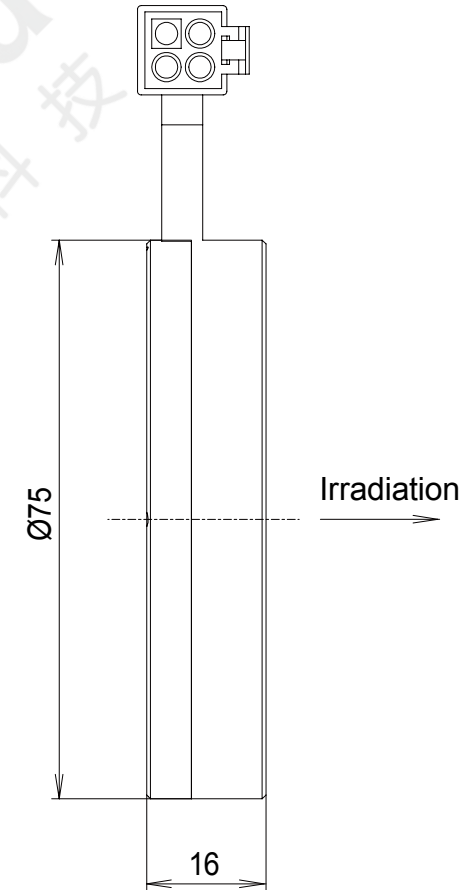

LDR-PF-75RD-LA

Model name	LDR-PF-75RD-LA
LED color	Red
Peak current	16.2 A
Weight(max.)	125 g
Connector	ELP-04NV
Polarity	1:(+),2:(+),3:(-),4:(-)

Unit: mm

Cable permitted bending radius: 22 mm