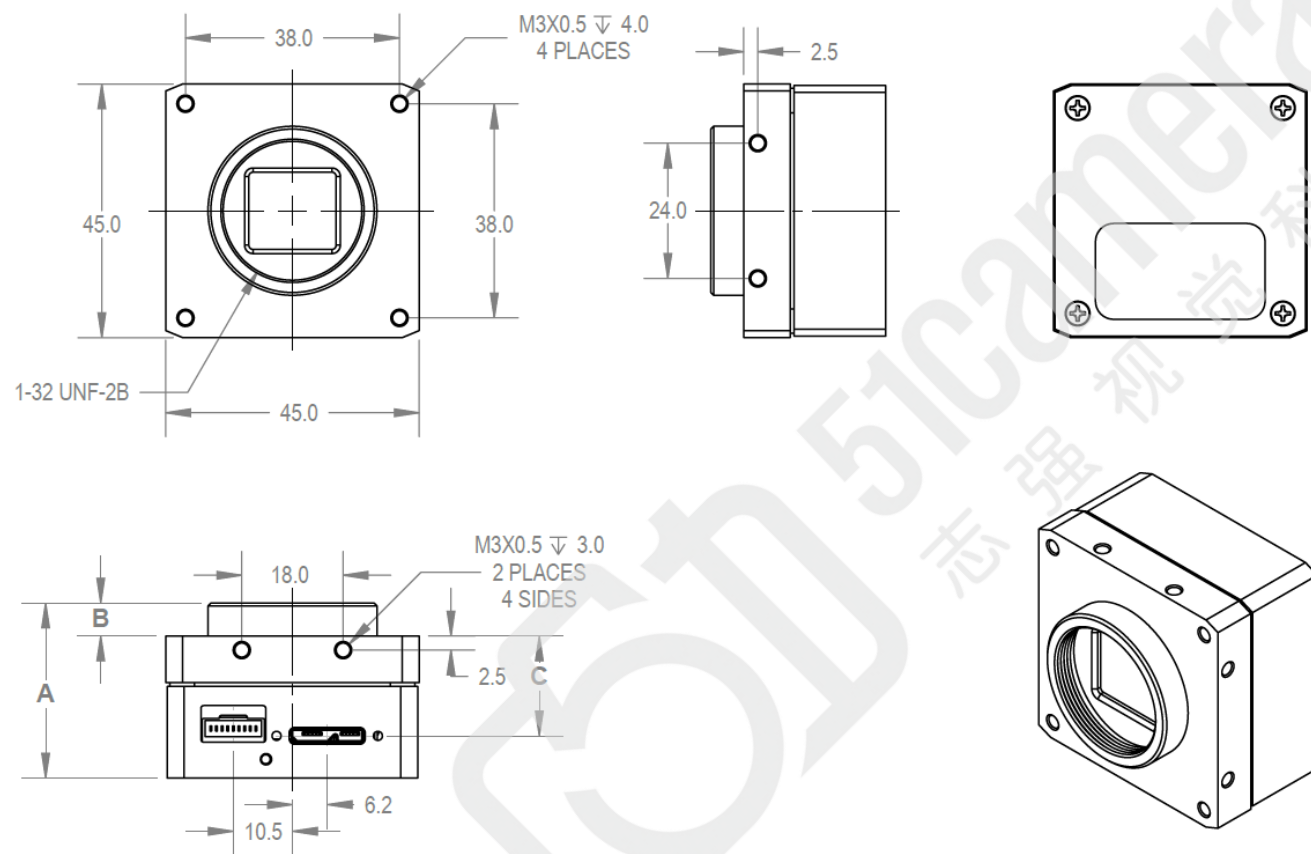

## 6.2.2 Models Lt-Ux1x-xxxxx

### LT-xx1x-xxxx Cameras

MODELS	MOUNT	DIMENSION		
		A	B	C
Lt-1610 Lt-1630 Lt-1950 Lt-1980 Lt-2020 Lt-2420 Lt-3200 Lt-4020 Lt-4030 Lt-5500	C-	36.1	10.8	17.7
Lt-1951 Lt-2021 Lt-2421 Lt-4021 Lt-4031	CS-	31.1	5.8	17.7
Lt-1900 Lt-3840	C-	32.8	10.8	14.5
Lt-1901 Lt-3841	CS-	27.8	5.8	14.5