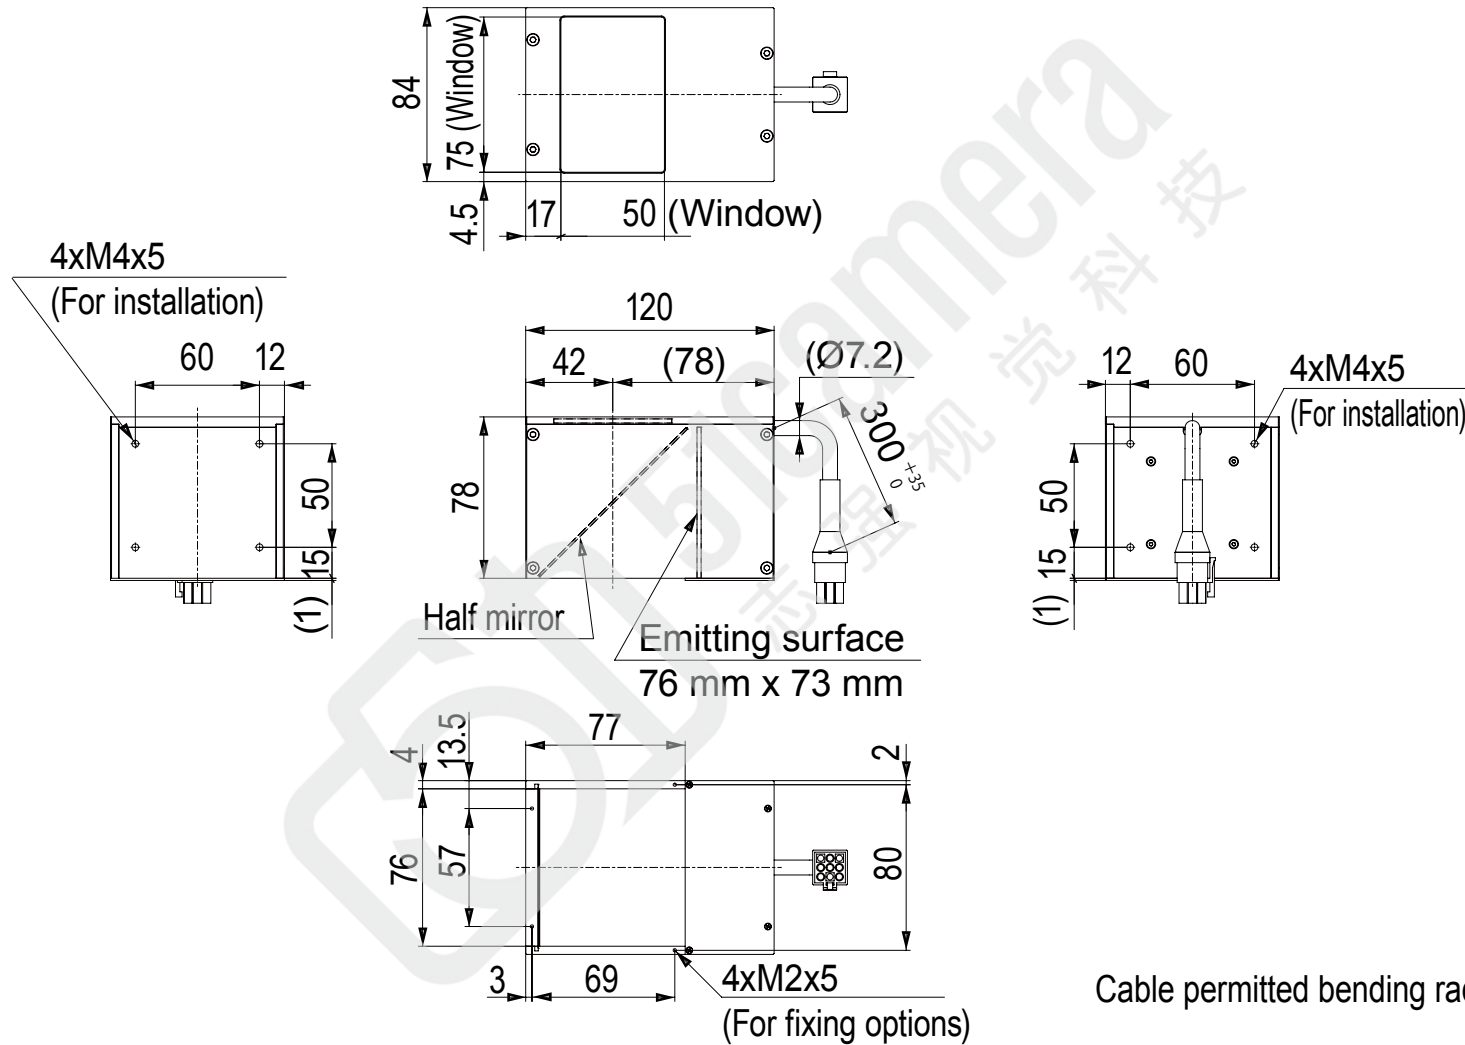

LFV-PF-70SW

| | |
|--------------|--|
| Model name | LFV-PF-70SW |
| LED color | White |
| Peak current | 37.8 A |
| Weight(max.) | 800 g |
| Connector | ELP-09V |
| Polarity | 1:(+),2:(+),3:(-),4:(-),5:(+),6:(+), 7:(-),8:(-),9:NC |

Unit: mm

Cable permitted bending radius: 43.2 mm