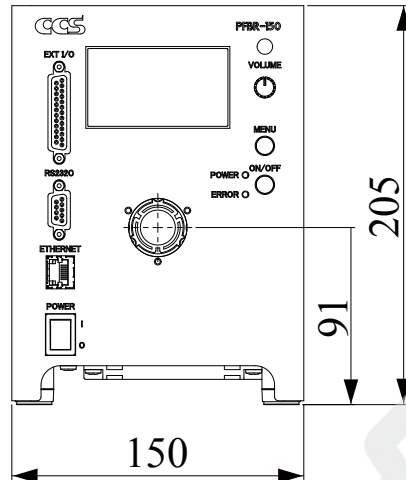

PFBR-150SW-MN

Model name	PFBR-150SW-MN
LED color	White
Input voltage	100 to 240 VAC (±10%)
Power consumption	200 VA
Weight	3.9 kg

Unit : mm

Top view

Exhaust Outlet

Front view

Side view

Back view

Bottom view

Fan air inlet