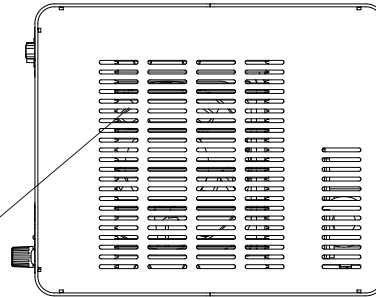

PFBR-150SW-MN

Model name	PFBR-150SW-MN
LED color	White
Input voltage	100 to 240 VAC (±10%)
Power consumption	200 VA
Weight	3.9 kg

Unit : mm

Top view

Exhaust Outlet

Front view

Side view

Back view

Bottom view

Fan air inlet