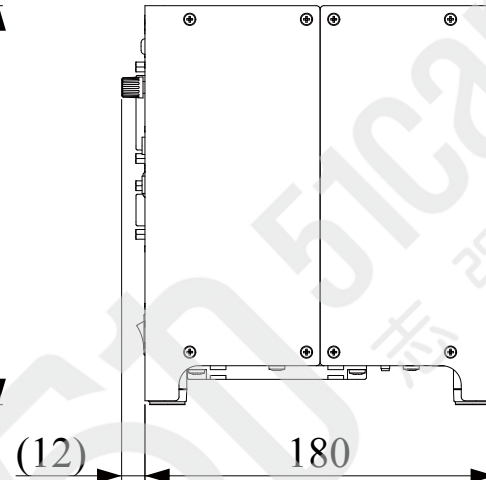

PFBR-150SW-MN

Model name	PFBR-150SW-MN
LED color	White
Input voltage	100 to 240 VAC (±10%)
Power consumption	200 VA
Weight	3.9 kg

Unit : mm

Top view

Exhaust Outlet

Front view

Side view

Back view

Bottom view

Fan air inlet