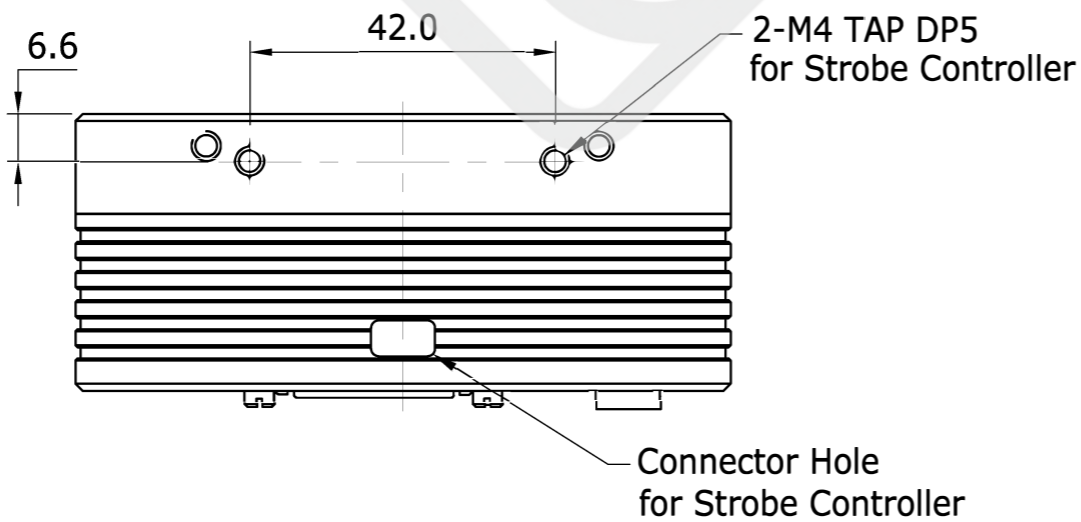

4-M4 TAP DP5
Camera Mounting Screw Holes

MODEL NAME

Lens Mount: M72-mount

1	VT-4K7C-H120
2	VT-4K14C-H120
3	VT-9K7C-H80
4	VT-12K5C-E60
5	VT-18K3.5C-E40