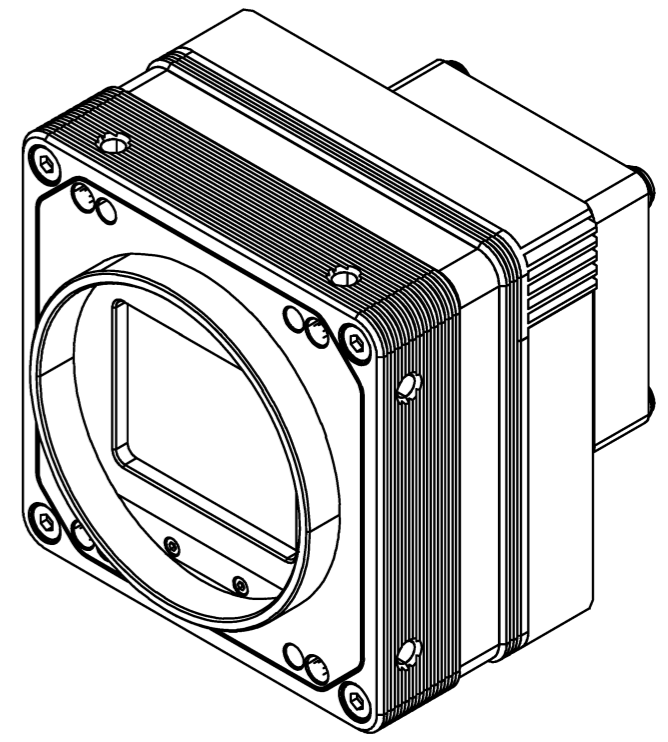

8-M5 DP5
Camera Mounting Screw Holes

MODEL NAME	
Lens Mount: M72-14N-A	
1	VP-101MC-M/C8H