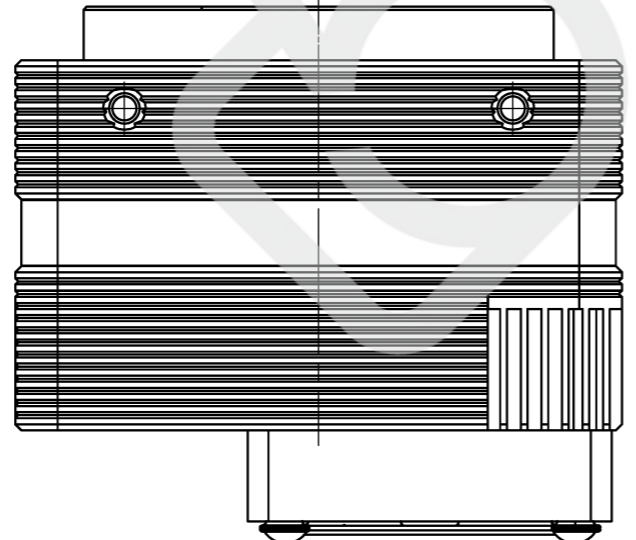

8-M5 DP5
Camera Mounting Screw Holes

MODEL NAME	
Lens Mount: M72-14N-A	
1	VP-101MC-M/C8H