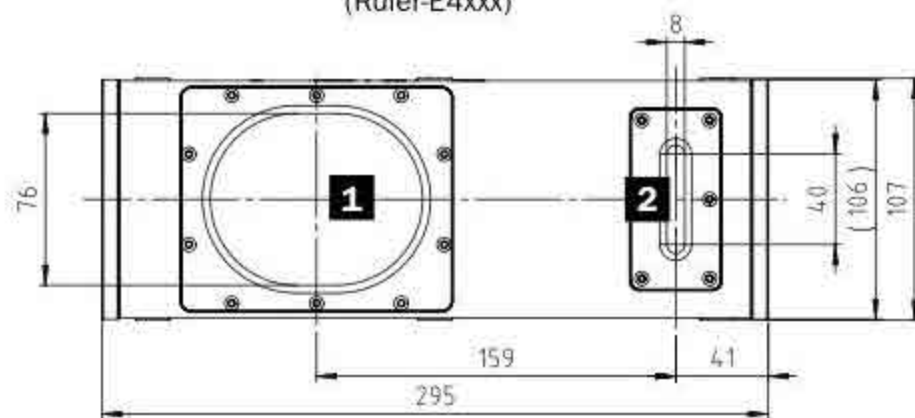

D**Ruler E600**

(Ruler-E2xxx)

Ruler E1200

(Ruler-E1xxx)

All models**Ruler E150**

(Ruler-E4xxx)

- 1** Image sensor
- 2** Laser unit
- 3** Fastening threads (M8 x 15 mm)