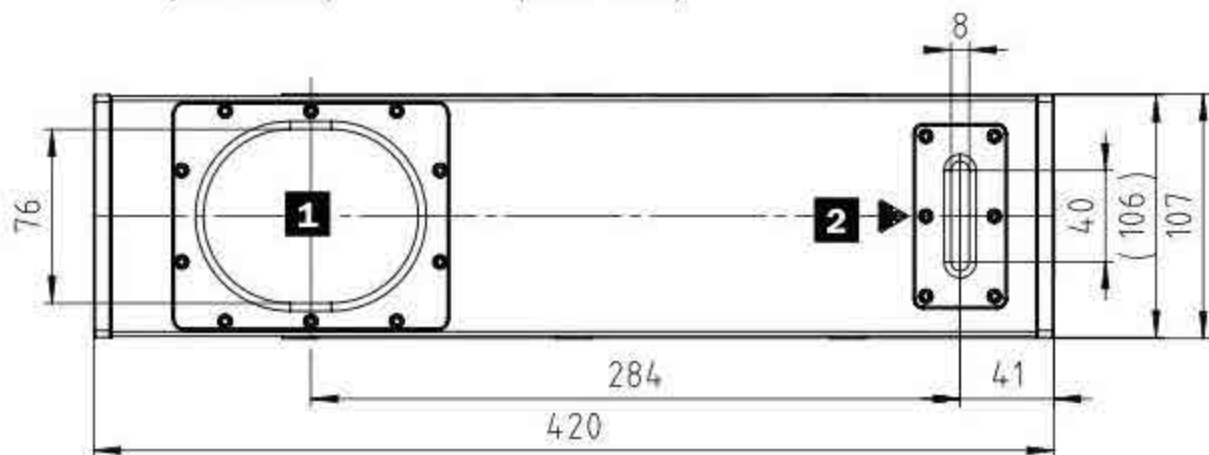

D**Ruler E600**

(Ruler-E2xxx)

Ruler E1200

(Ruler-E1xxx)

All models**Ruler E150**

(Ruler-E4xxx)

- 1** Image sensor
- 2** Laser unit
- 3** Fastening threads (M8 x 15 mm)