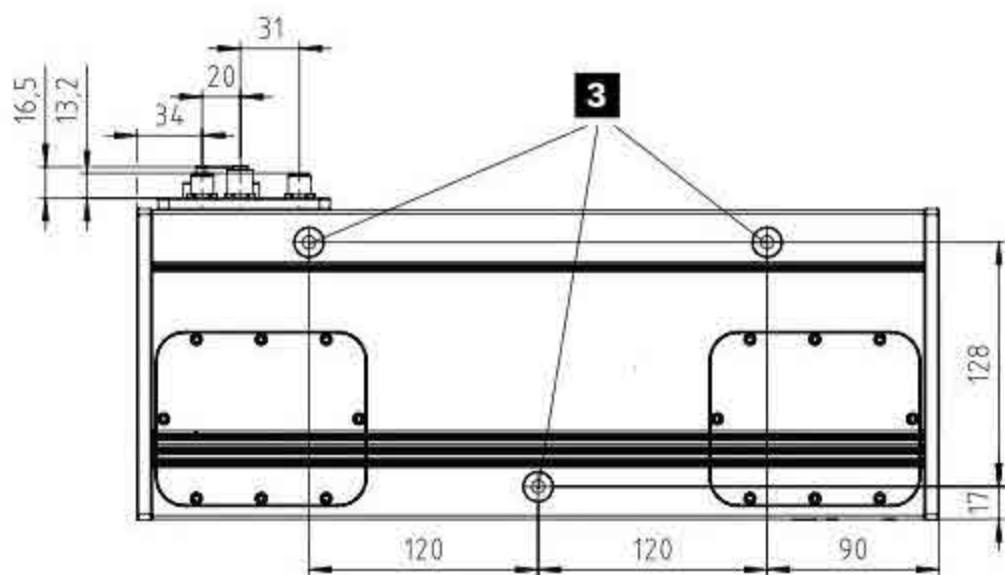

D**Ruler E600**

(Ruler-E2xxx)

Ruler E1200

(Ruler-E1xxx)

All models**Ruler E150**

(Ruler-E4xxx)

- 1** Image sensor
- 2** Laser unit
- 3** Fastening threads (M8 x 15 mm)