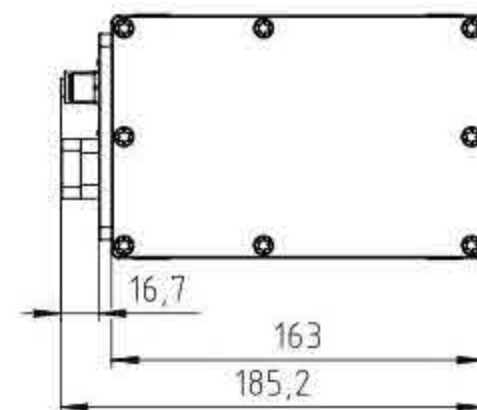

D**Ruler E600**

(Ruler-E2xxx)

Ruler E1200

(Ruler-E1xxx)

All models**Ruler E150**

(Ruler-E4xxx)

- 1** Image sensor
- 2** Laser unit
- 3** Fastening threads (M8 x 15 mm)