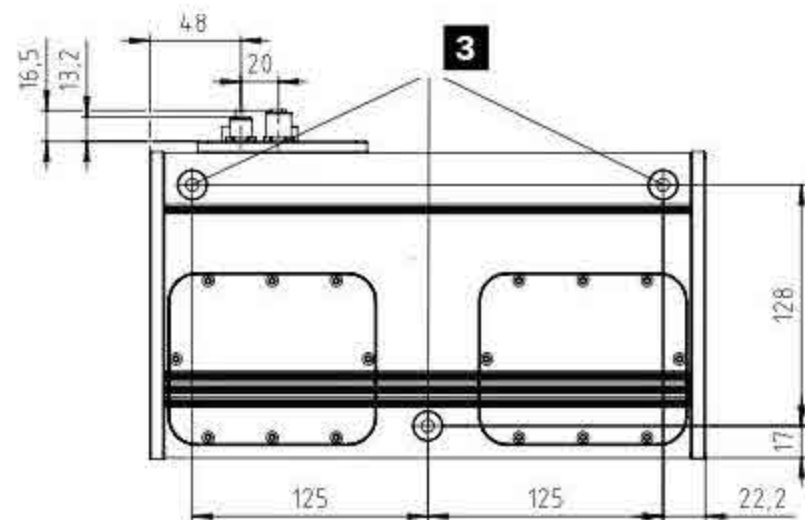

D**Ruler E600**

(Ruler-E2xxx)

Ruler E1200

(Ruler-E1xxx)

All models**Ruler E150**

(Ruler-E4xxx)

- 1** Image sensor
- 2** Laser unit
- 3** Fastening threads (M8 x 15 mm)