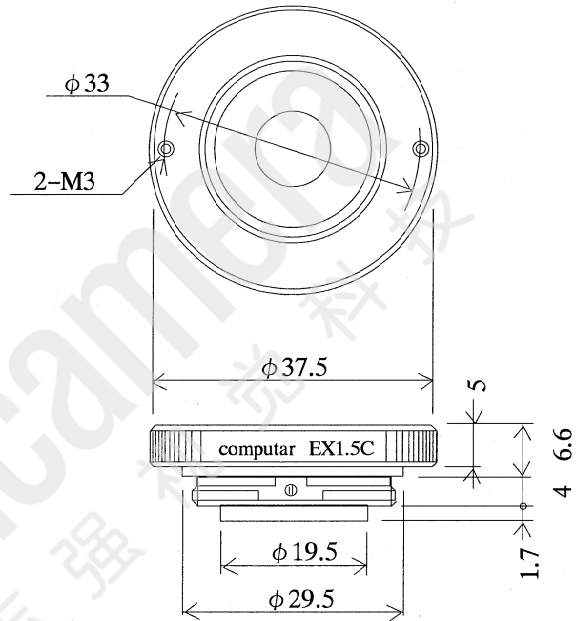

## EXTENDER

The EX2/EX1.5 Extender increases the focal length of a lens by a factor of 2/1.5 times when screwed onto the rear of a lens.

### EXTENDERS for C-MOUNT LENSES

**EXTENDER EX2C**

**EXTENDER EX1.5C**