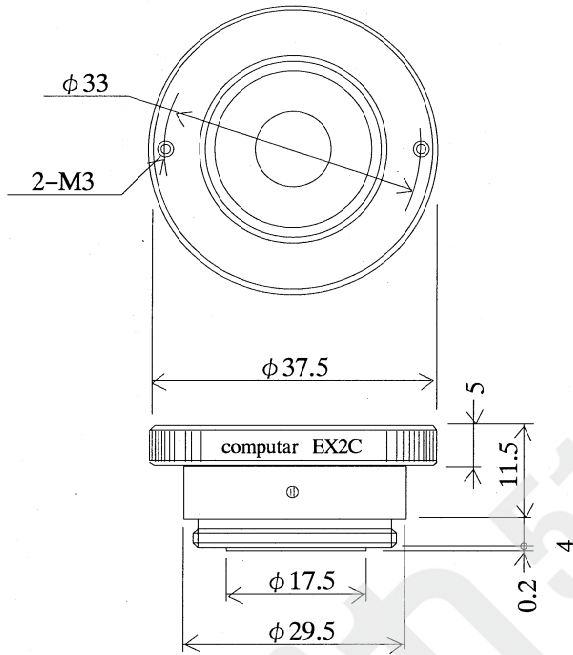

## EXTENDER

The EX2/EX1.5 Extender increases the focal length of a lens by a factor of 2/1.5 times when screwed onto the rear of a lens.

### EXTENDERS for C-MOUNT LENSES

**EXTENDER EX2C**

**EXTENDER EX1.5C**