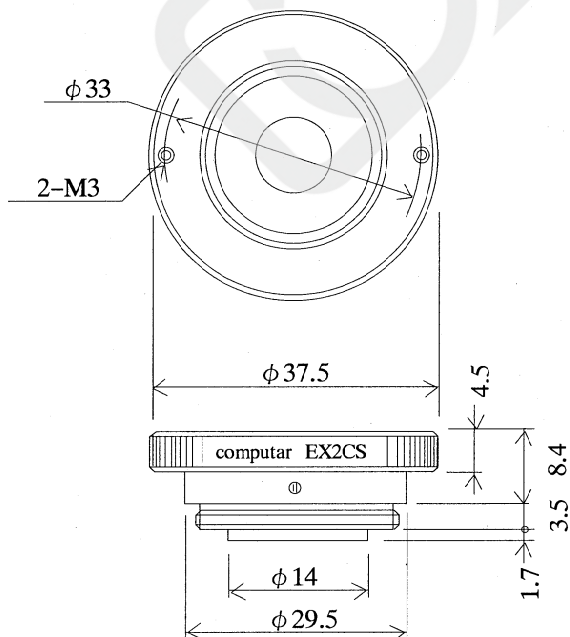

EXTENDERS for CS-MOUNT LENSES

EXTENDER EX2CS