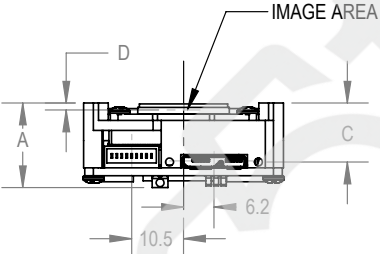

Lt Series Board Level Camera Specifications

MODELS	DIMENSION		
	A	C	D
LT-1950B			
LT-2020B			
LT-2420B	17.1	11.9	1.3
LT-4020B			
LT-4030B			
LT-1900B	14.1	8.9	1.4
LT-3840B			

DIMENSIONS IN MILLIMETERS