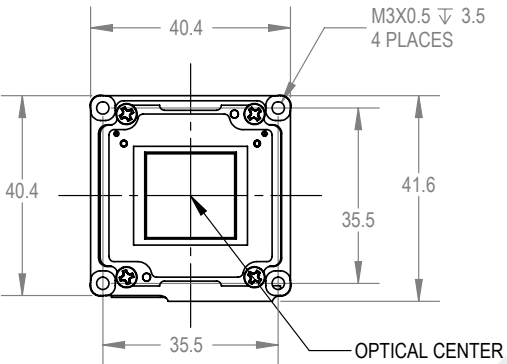

Lt Series Board Level Camera Specifications

MODELS	DIMENSION		
	A	C	D
LT-1950B			
LT-2020B			
LT-2420B	17.1	11.9	1.3
LT-4020B			
LT-4030B			
LT-1900B	14.1	8.9	1.4
LT-3840B			

DIMENSIONS IN MILLIMETERS