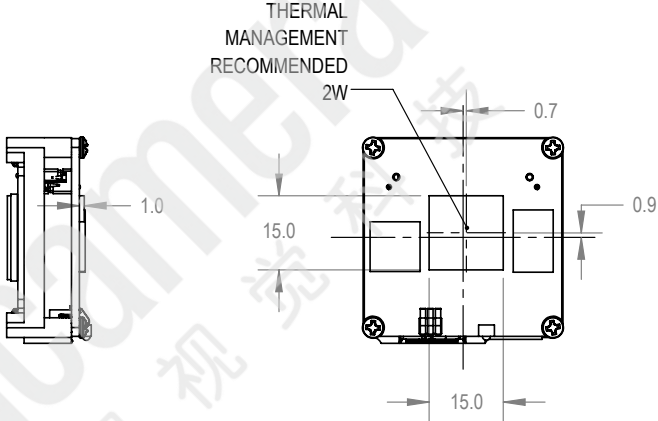

Lt Series Board Level Camera Specifications

MODELS	DIMENSION		
	A	C	D
LT-1950B			
LT-2020B			
LT-2420B	17.1	11.9	1.3
LT-4020B			
LT-4030B			
LT-1900B	14.1	8.9	1.4
LT-3840B			

DIMENSIONS IN MILLIMETERS