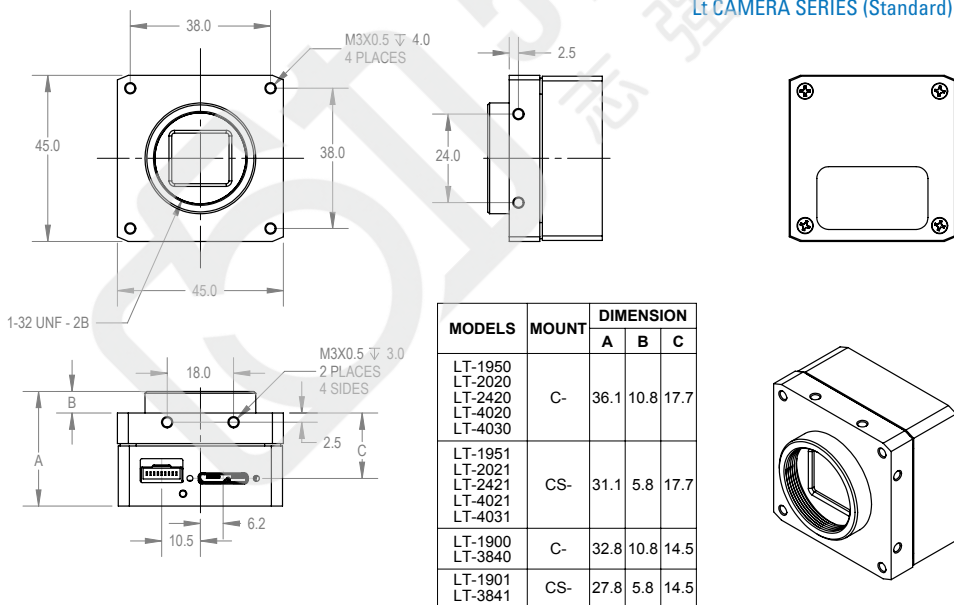

Lt Camera Series Specifications

MODELS	MOUNT	DIMENSION		
		A	B	C
LT-1950 LT-2020 LT-2420 LT-4020 LT-4030	C-	36.1	10.8	17.7
LT-1951 LT-2021 LT-2421 LT-4021 LT-4031	CS-	31.1	5.8	17.7
LT-1900 LT-3840	C-	32.8	10.8	14.5
LT-1901 LT-3841	CS-	27.8	5.8	14.5

DIMENSIONS IN MILLIMETERS

www.51camera.com.cn

志强视觉
+86 (010) 80482120 (北京)
+86 (021) 57707686 (上海)
18988799771 (深圳)