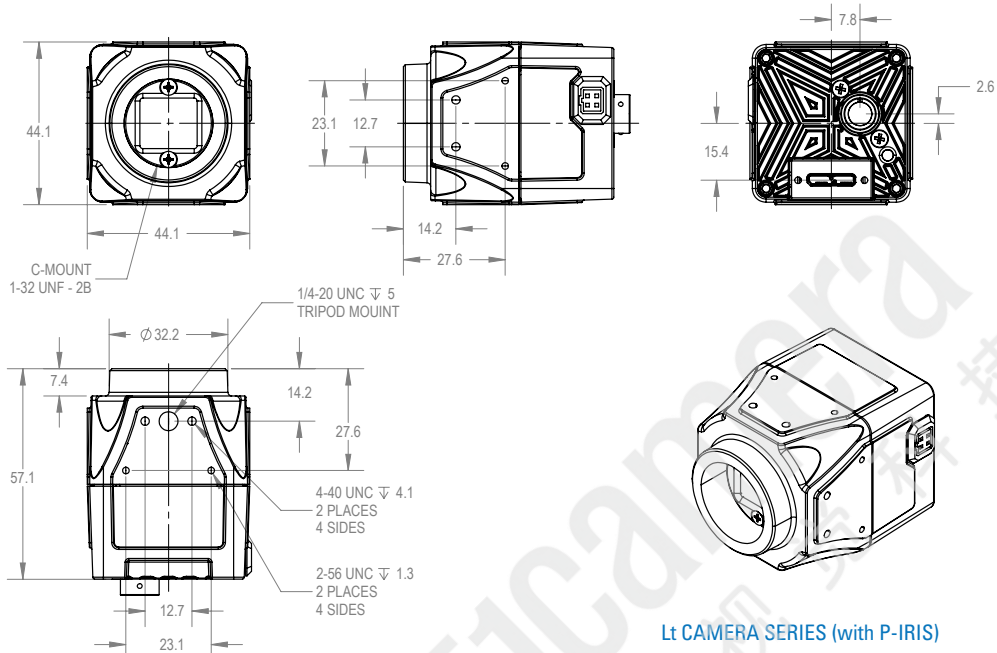

Lt Camera Series Specifications

MODELS	MOUNT	DIMENSION		
		A	B	C
LT-1950 LT-2020 LT-2420 LT-4020 LT-4030	C-	36.1	10.8	17.7
LT-1951 LT-2021 LT-2421 LT-4021 LT-4031	CS-	31.1	5.8	17.7
LT-1900 LT-3840	C-	32.8	10.8	14.5
LT-1901 LT-3841	CS-	27.8	5.8	14.5

DIMENSIONS IN MILLIMETERS

www.51camera.com.cn

志强视觉
+86 (010) 80482120 (北京)
+86 (021) 57707686 (上海)
18988799771 (深圳)