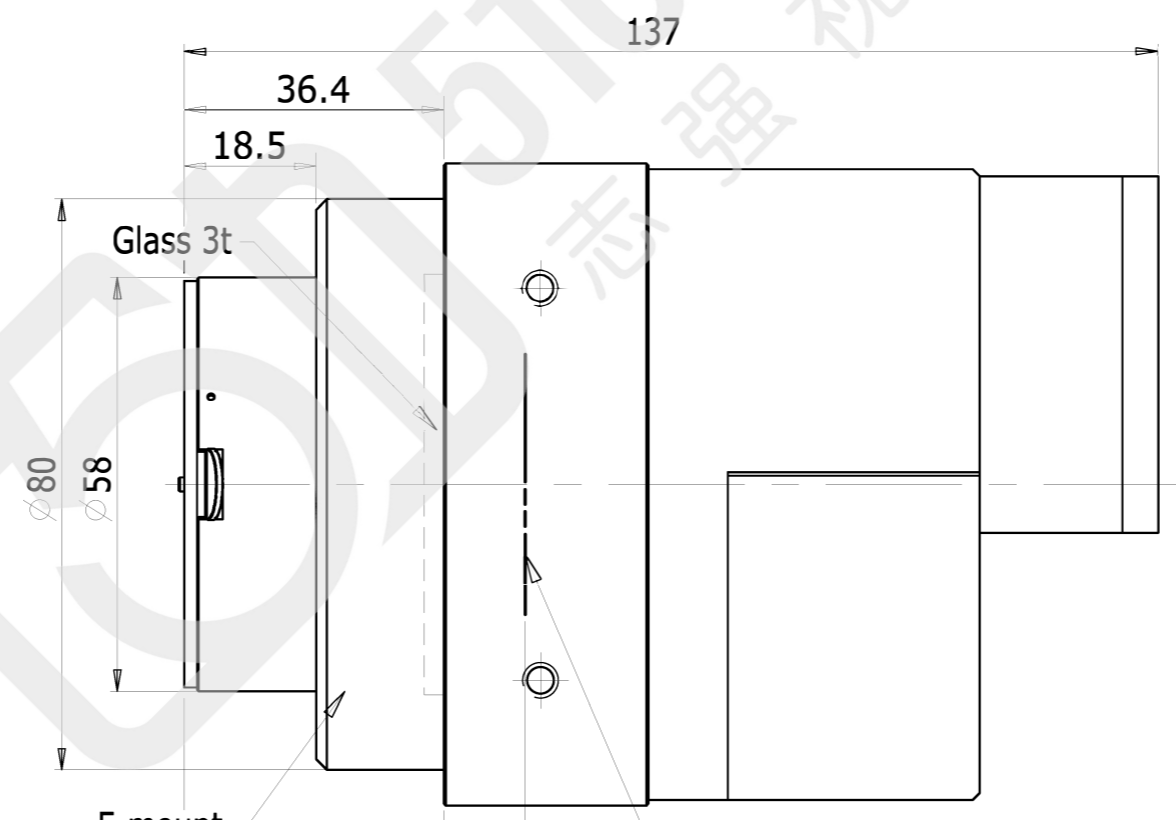

<Front View>

<Side View>

<Back View>

MODEL NAME	
Lens Mount: F-mount	
1	VP-71MC-M/C