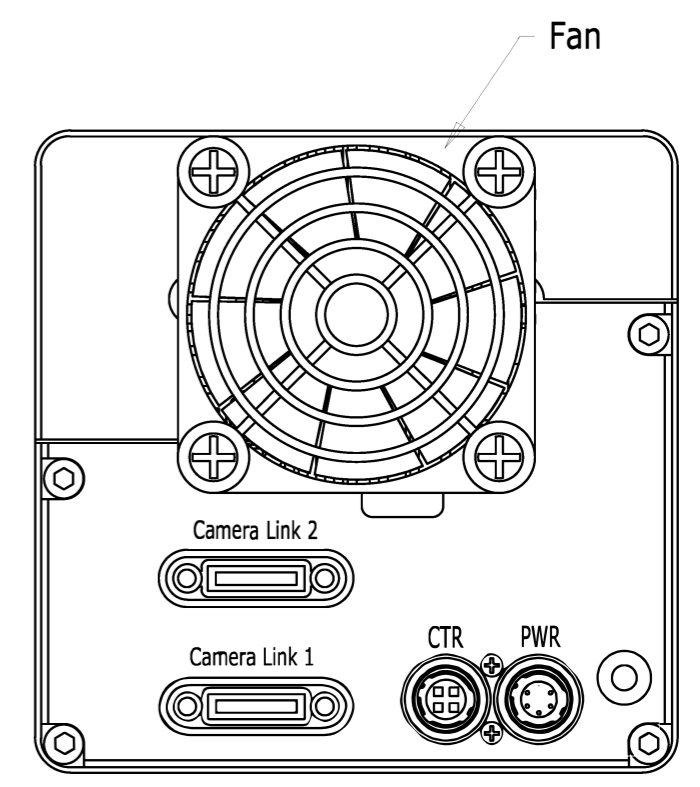

<Front View>

<Side View>

<Back View>

MODEL NAME	
Lens Mount: F-mount	
1	VP-71MC-M/C