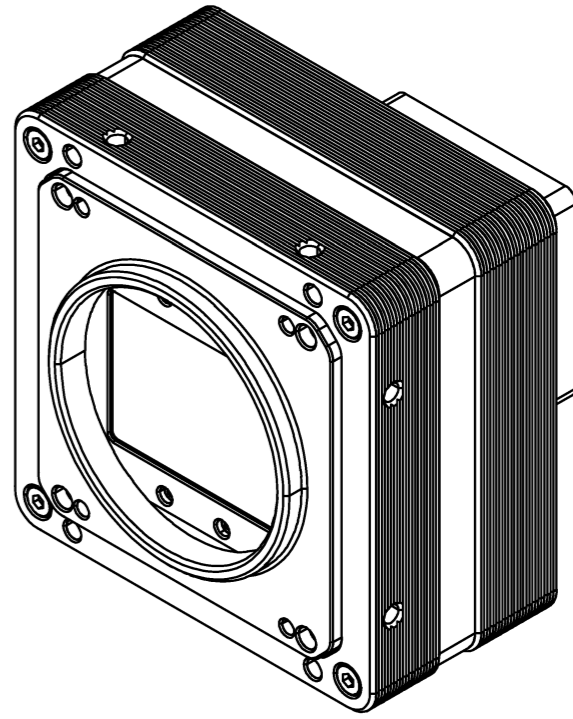

8-M5 DP5 Camera Mounting Screw Holes  
 4-M5 DP7 Camera Mounting Screw Holes

<b>MODEL NAME</b>	
Lens Mount: M72-12N-A	
1	VP-151MX-M/C6