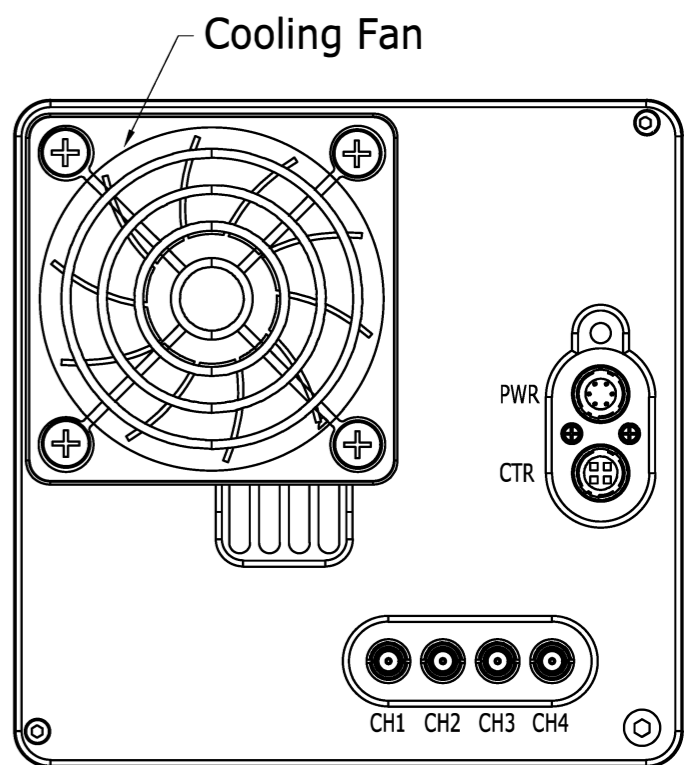

8-M5 DP5 Camera Mounting Screw Holes  
 4-M5 DP7 Camera Mounting Screw Holes

<b>MODEL NAME</b>	
Lens Mount: M72-12N-A	
1	VP-151MX-M/C6