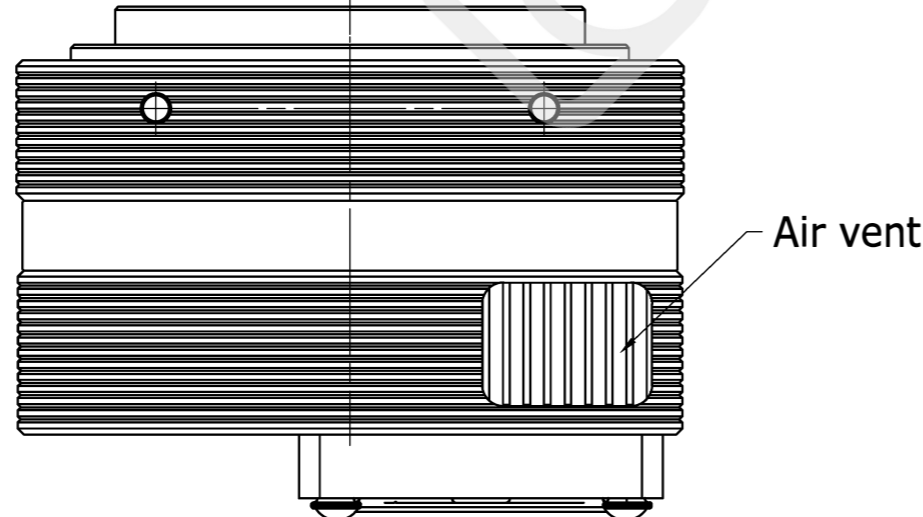

8-M5 DP5 Camera Mounting Screw Holes  
 4-M5 DP7 Camera Mounting Screw Holes

<b>MODEL NAME</b>	
Lens Mount: M72-12N-A	
1	VP-151MX-M/C6