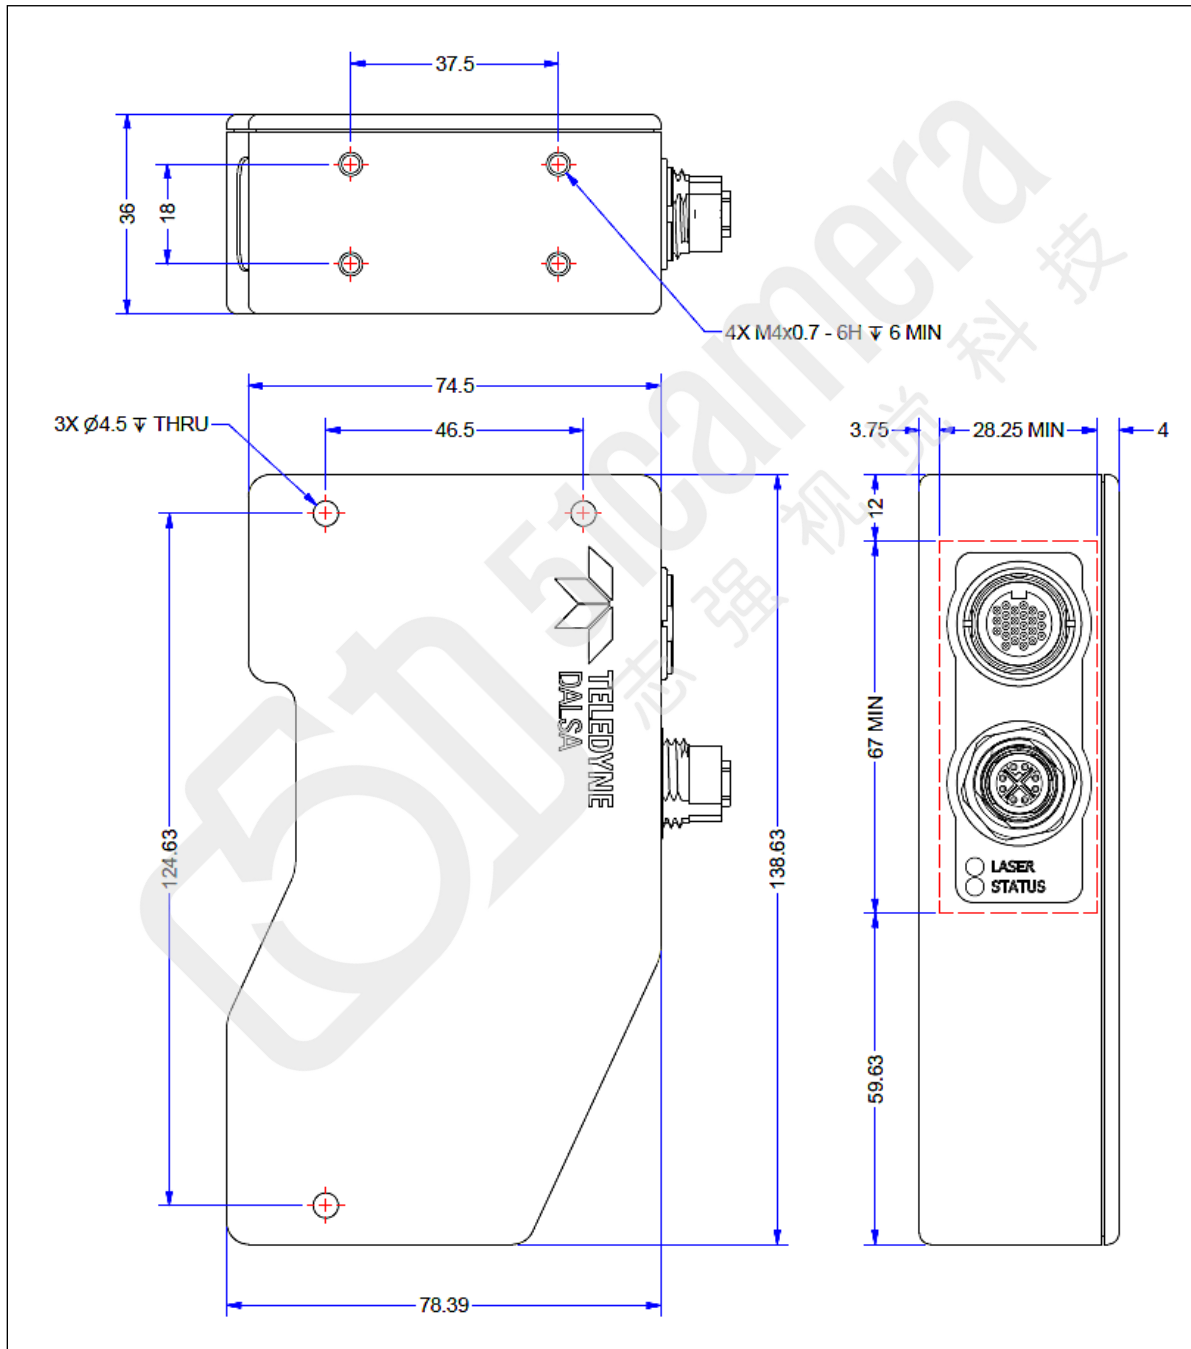

# Technical Specifications

## Mechanical Specifications – 40 & 120mm Models:

All measurements in mm