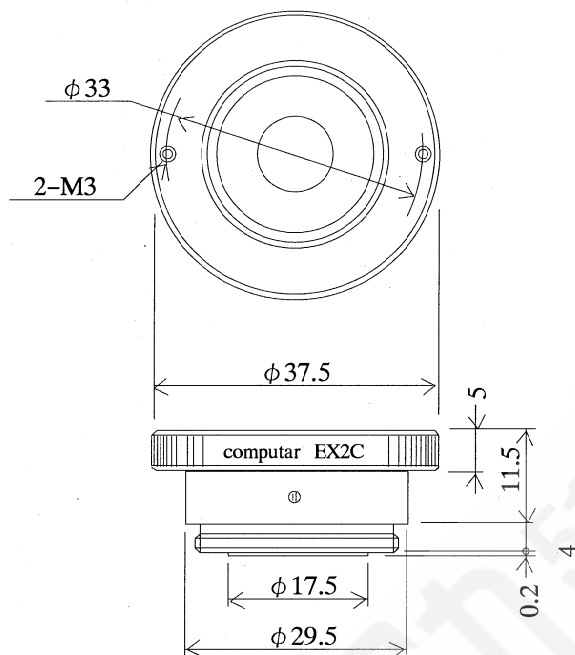

## EXTENDER

The EX2/EX1.5 Extender increases the focal length of a lens by a factor of 2/1.5 times when screwed onto the rear of a lens.

### EXTENDERS for C-MOUNT LENSES

**EXTENDER EX2C**

**EXTENDER EX1.5C**