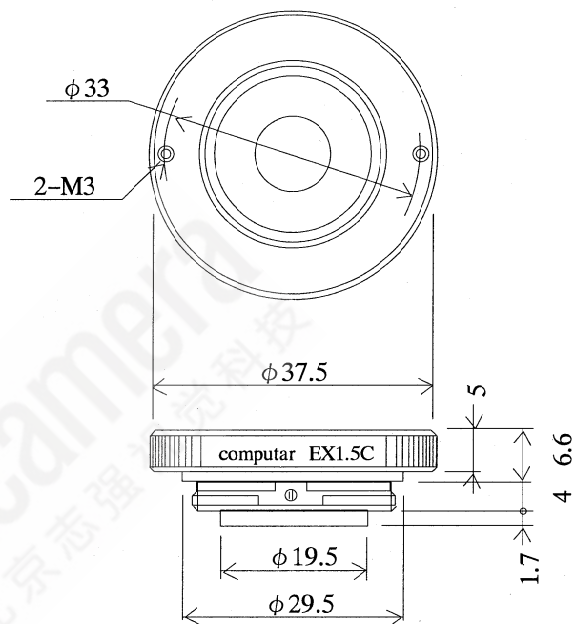

## EXTENDER

The EX2/EX1.5 Extender increases the focal length of a lens by a factor of 2/1.5 times when screwed onto the rear of a lens.

### EXTENDERS for C-MOUNT LENSES

**EXTENDER EX2C**

**EXTENDER EX1.5C**