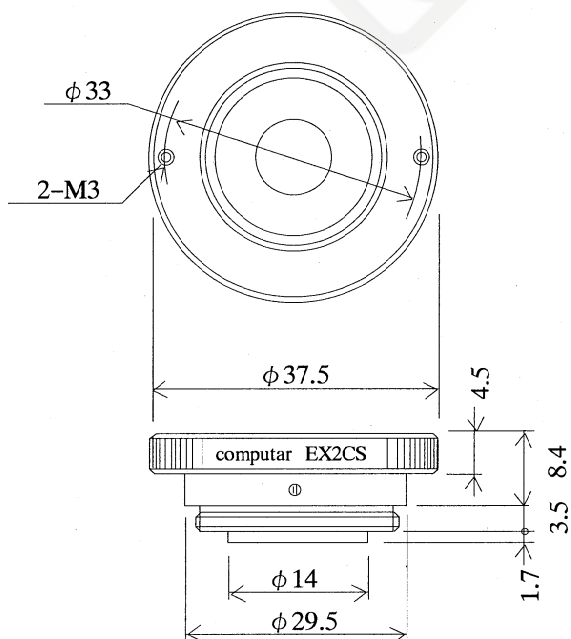

EXTENDERS for CS-MOUNT LENSES

EXTENDER EX2CS